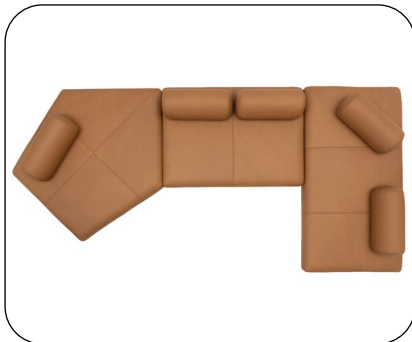

designwerk

Valena

designwerk

FIRST CLASS LIVING

Model: Valena trapeze corner + 1.5-element + 2-element + 5 backs + 2 corner cushions + 3 cushions with a roll

Cover: leather Rosello M1192 Light Brown

VALENA

Details

Units with loose
and fixed backs

Practical back
adjustment

Clean lines and a
minimalist design

– Unlimited freedom combined with clear structure: the Valena range features a stylish mix of units with loose and fixed backs. Valena thus forms a flexible platform for modern living: whilst the elements with loose backs can easily be used as daybeds, reflecting the current trend towards multifunctional living, the elements with fixed backs impress with their practical seat depth adjustment, which allows for a seamless transition between upright sitting and relaxed lounging. –

VALENA

Technical data

- 01** Upholstery structure back and seat: siliconised upholstery wadding 300g
- 02** Upholstery structure back and seat: premium comfort foam (density 35 kg/m³)
- 03** Frame: plywood and cardboard construction
- 04** Upholstery structure seat: felt cover
- 05** Seat suspension: fibreglass suspension
- 06** Frame: metal frame
- 07** Foot: metal design base | matt black | height: 21 cm

**3-element armrest left
incl. 2 MBA**

**3-element armrest right
incl. 2 MBA**

3-sofa incl. 2 MBA

Trapeze corner

Back

Corner cushion

Cushion with a roll

Foot available in: