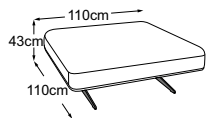

VALENA

Technical data

- 01** Upholstery structure back and seat: siliconised upholstery wadding 300g
- 02** Upholstery structure back and seat: premium comfort foam (density 35 kg/m³)
- 03** Frame: plywood and cardboard construction
- 04** Upholstery structure seat: felt cover
- 05** Seat suspension: fibreglass suspension
- 06** Frame: metal frame
- 07** Foot: metal design base | matt black | height: 21 cm

VALENA

Type plan

MBA = manual back adjustment

Decorative cushions are available in a wealth of designs and upholstery options.
Find out more at www.designwerk.li

1-element

1-element incl. 1 MBA

**1-element armrest left
incl. 1 MBA**

**1-element armrest right
incl. 1 MBA**

1.5-element

1.5-element incl. 1 MBA

**1.5-element armrest left
incl. 1 MBA**

**1.5-element armrest right
incl. 1 MBA**

2-element

**2-element
incl. 2 MBA**

**2-element armrest left
incl. 2 MBA**