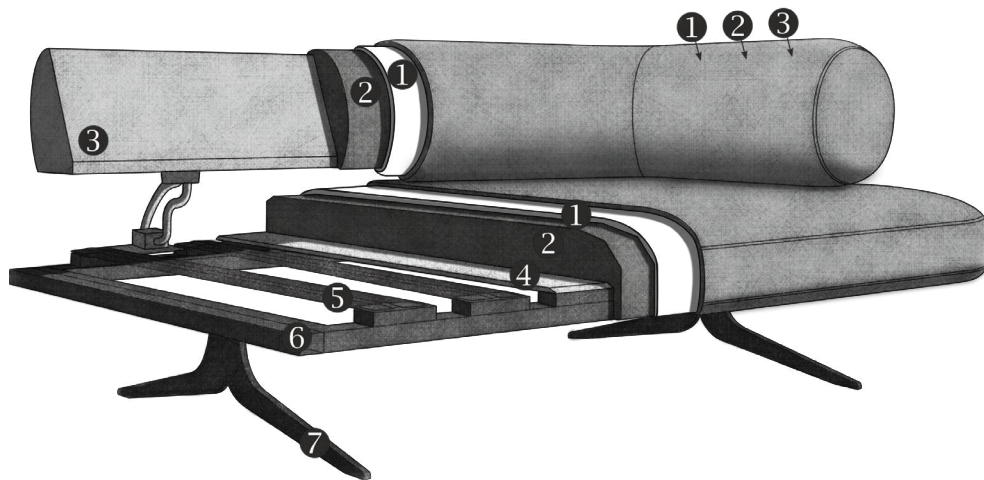

designwerk

Valena

designwerk

FIRST CLASS LIVING

Model: Valena trapeze corner + 1.5-element + 2-element + 5 backs + 2 corner cushions + 3 cushions with a roll

Cover: leather Rosello M1192 Light Brown

VALENA

Details

Units with loose
and fixed backs

Practical back
adjustment

Clean lines and a
minimalist design

– Unlimited freedom combined with clear structure: the Valena range features a stylish mix of units with loose and fixed backs. Valena thus forms a flexible platform for modern living: whilst the elements with loose backs can easily be used as daybeds, reflecting the current trend towards multifunctional living, the elements with fixed backs impress with their practical seat depth adjustment, which allows for a seamless transition between upright sitting and relaxed lounging. –

VALENA

Technical data

- 01** Upholstery structure back and seat: siliconised upholstery wadding 300g
- 02** Upholstery structure back and seat: premium comfort foam (density 35 kg/m³)
- 03** Frame: plywood and cardboard construction
- 04** Upholstery structure seat: felt cover
- 05** Seat suspension: fibreglass suspension
- 06** Frame: metal frame
- 07** Foot: metal design base | matt black | height: 21 cm