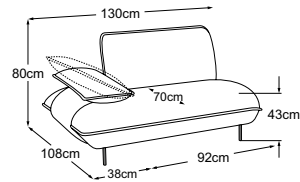

SOLARA

Technical data

- 01** Upholstery structure headrest, back, seat and armrest: siliconised upholstery wadding 300g
- 02** Upholstery structure headrest: chamber cushion with a filling of silicone fibres
- 03** Upholstery structure headrest, back, seat and armrest: highly elastic cold foam (density 25 kg/m³)
- 04** Upholstery structure seat: highly elastic cold foam (density 35 kg/m³)
- 05** Back suspension: flexible upholstery straps
- 06** Seat suspension: permanently elastic Nosag steel wave springs with felt cover
- 07** Frame: beech and plywood construction
- 08** Foot: metal design base | matt black | height: 15 cm

SOLARA

Type plan

Decorative cushions are available in a wealth of designs and upholstery options.
Find out more at www.designwerk.li

Element 90 without armrest

Element 90 armrest left

Element 90 armrest right

2HT left

2HT right

Trapeze corner

Trapeze REC armrest left

Trapeze REC armrest right

Armrest

Headrest

Foot available in: