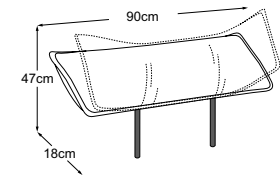

SOLARA

Technical data

- 01** Upholstery structure headrest, back, seat and armrest: siliconised upholstery wadding 300g
- 02** Upholstery structure headrest: chamber cushion with a filling of silicone fibres
- 03** Upholstery structure headrest, back, seat and armrest: highly elastic cold foam (density 25 kg/m³)
- 04** Upholstery structure seat: highly elastic cold foam (density 35 kg/m³)
- 05** Back suspension: flexible upholstery straps
- 06** Seat suspension: permanently elastic Nosag steel wave springs with felt cover
- 07** Frame: beech and plywood construction
- 08** Foot: metal design base | matt black | height: 15 cm

SOLARA

Type plan

Decorative cushions are available in a wealth of designs and upholstery options.
Find out more at www.designwerk.li

Element 90 without armrest

Element 90 armrest left

Element 90 armrest right

2HT left

2HT right

Trapeze corner

Trapeze REC armrest left

Trapeze REC armrest right

Armrest

Headrest

Foot available in: