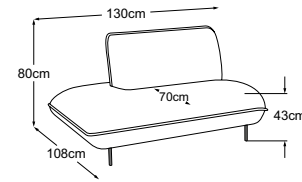

SOLARA

Technical data

- 01** Upholstery structure headrest, back, seat and armrest: siliconised upholstery wadding 300g
- 02** Upholstery structure headrest: chamber cushion with a filling of silicone fibres
- 03** Upholstery structure headrest, back, seat and armrest: highly elastic cold foam (density 25 kg/m³)
- 04** Upholstery structure seat: highly elastic cold foam (density 35 kg/m³)
- 05** Back suspension: flexible upholstery straps
- 06** Seat suspension: permanently elastic Nosag steel wave springs with felt cover
- 07** Frame: beech and plywood construction
- 08** Foot: metal design base | matt black | height: 15 cm

SOLARA

Type plan

Decorative cushions are available in a wealth of designs and upholstery options.
Find out more at www.designwerk.li

Element 90 without armrest

Element 90 armrest left

Element 90 armrest right