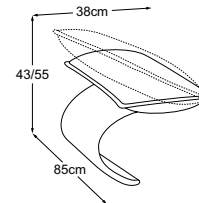

SOLARA

Technical data

- 01** Upholstery structure headrest, back, seat and armrest: siliconised upholstery wadding 300g
- 02** Upholstery structure headrest: chamber cushion with a filling of silicone fibres
- 03** Upholstery structure headrest, back, seat and armrest: highly elastic cold foam (density 25 kg/m³)
- 04** Upholstery structure seat: highly elastic cold foam (density 35 kg/m³)
- 05** Back suspension: flexible upholstery straps
- 06** Seat suspension: permanently elastic Nosag steel wave springs with felt cover
- 07** Frame: beech and plywood construction
- 08** Foot: metal design base | matt black | height: 15 cm

2HT left

2HT right

Trapeze corner

Trapeze REC armrest left

Trapeze REC armrest right

Armrest

Headrest

Foot available in: