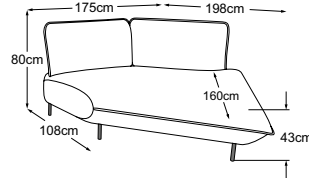

SOLARA

Technical data

- 01** Upholstery structure headrest, back, seat and armrest: siliconised upholstery wadding 300g
- 02** Upholstery structure headrest: chamber cushion with a filling of silicone fibres
- 03** Upholstery structure headrest, back, seat and armrest: highly elastic cold foam (density 25 kg/m³)
- 04** Upholstery structure seat: highly elastic cold foam (density 35 kg/m³)
- 05** Back suspension: flexible upholstery straps
- 06** Seat suspension: permanently elastic Nosag steel wave springs with felt cover
- 07** Frame: beech and plywood construction
- 08** Foot: metal design base | matt black | height: 15 cm

2HT left

2HT right

Trapeze corner

Trapeze REC armrest left

Trapeze REC armrest right

Armrest

Headrest

Foot available in: