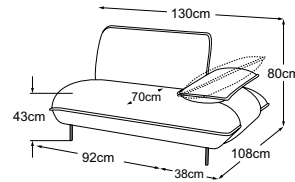

SOLARA

Technical data

- 01** Upholstery structure headrest, back, seat and armrest: siliconised upholstery wadding 300g
- 02** Upholstery structure headrest: chamber cushion with a filling of silicone fibres
- 03** Upholstery structure headrest, back, seat and armrest: highly elastic cold foam (density 25 kg/m³)
- 04** Upholstery structure seat: highly elastic cold foam (density 35 kg/m³)
- 05** Back suspension: flexible upholstery straps
- 06** Seat suspension: permanently elastic Nosag steel wave springs with felt cover
- 07** Frame: beech and plywood construction
- 08** Foot: metal design base | matt black | height: 15 cm

SOLARA

Type plan

Decorative cushions are available in a wealth of designs and upholstery options.
Find out more at www.designwerk.li

Element 90 without armrest

Element 90 armrest left

Element 90 armrest right