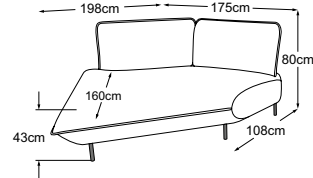

Trapeze REC armrest left