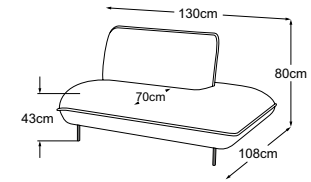

SOLARA

Type plan

Decorative cushions are available in a wealth of designs and upholstery options.
Find out more at www.designwerk.li

2HT right

Foot available in:

B: matt black

Please specify foot variant on order.