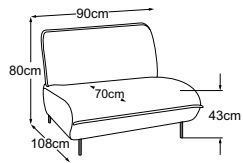

Element 90 without armrest