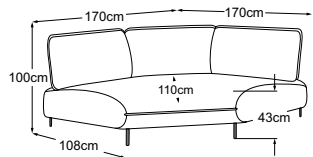

Trapeze corner