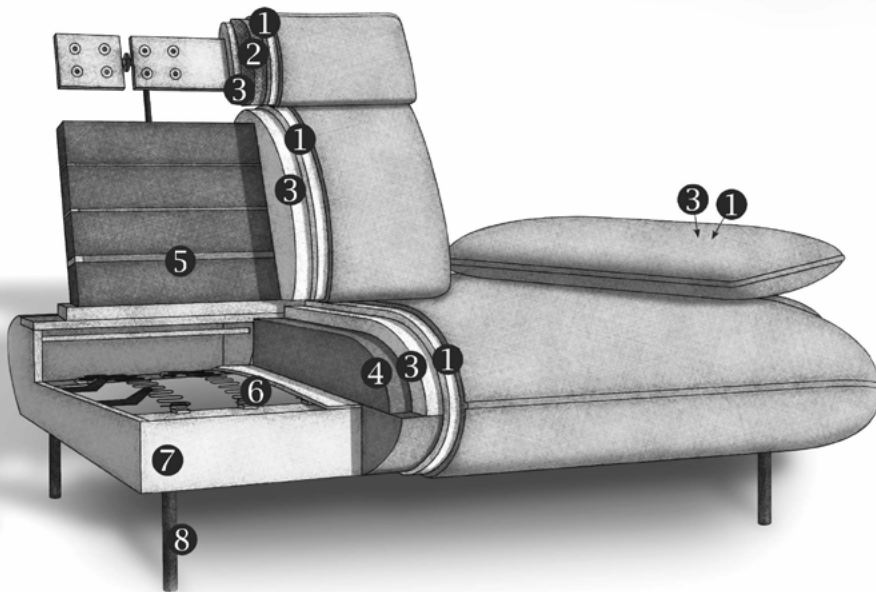

designwerk

FIRST CLASS LIVING

designwerk

Solara

Model: Solara 2HT left + trapeze corner + element 90 + element 90 armrest right + 6 headrests
Cover: fabric Mohair D320 Grey

SOLARA

Details

Adaptive multi-function headrests and practical armrest adjustment

Delicate legs for a light, floating look

Wide range of modules

– Solara is the avant-garde model among the designwerk sofas! In terms of functionality, the model impresses with its adaptive multifunctional headrests and adjustable armrests. Design-wise, Solara stands out thanks to the deliberately relaxed upholstery of the seat and backrest surfaces, the subtle draping, and the delicate legs, which give the sofa a slightly floating appearance despite its substantial size. The concept is rounded off by a wide selection of modules, allowing for maximum flexibility in planning. –

SOLARA

Technical data

- 01** Upholstery structure headrest, back, seat and armrest: siliconised upholstery wadding 300g
- 02** Upholstery structure headrest: chamber cushion with a filling of silicone fibres
- 03** Upholstery structure headrest, back, seat and armrest: highly elastic cold foam (density 25 kg/m³)
- 04** Upholstery structure seat: highly elastic cold foam (density 35 kg/m³)
- 05** Back suspension: flexible upholstery straps
- 06** Seat suspension: permanently elastic Nosag steel wave springs with felt cover
- 07** Frame: beech and plywood construction
- 08** Foot: metal design base | matt black | height: 15 cm

Good to know:

- available in fabric (single colour)
- including adaptive multi-function headrest and armrest adjustment
- FSC® certified (FSC®-C112933)
- optional accessories: kidney cushions, throw cushions