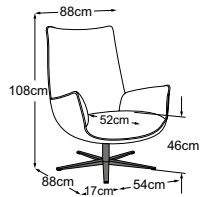

Calm armchair with cross foot