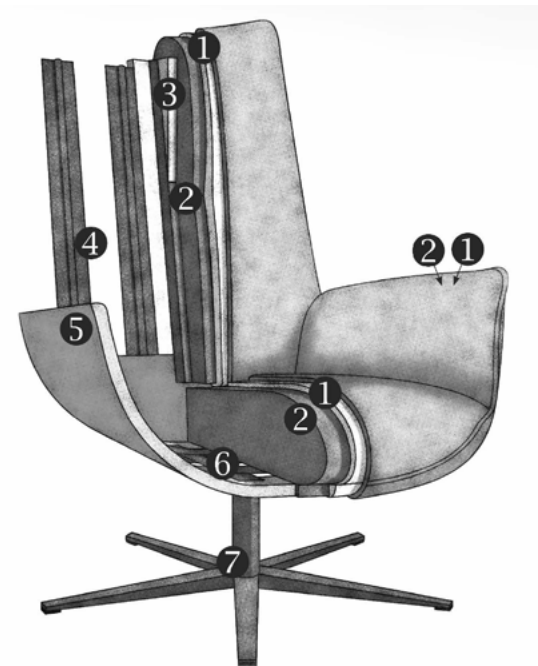

Elasticated back

6 different
foot types

– Stripped back to the essentials yet making a striking statement in any room: the Calm armchair stands out thanks to its clean, distinctive lines and delicate design. Its flexible backrest works with you, effortlessly adapting to your body and your movements. For noticeably greater comfort and a completely new seating experience. –

CALM

Technical data

- 01** Upholstery structure back, seat and armrest: siliconised upholstery wadding 300g
- 02** Upholstery structure back, seat and armrest: highly elastic cold foam (density 35 kg/m³)
- 03** Upholstery structure back: highly elastic cold foam (density 25 kg/m³)
- 04** Back suspension: fibreglass suspension
- 05** Frame: plywood construction
- 06** Seat suspension: flexible upholstery straps
- 07** Foot: design base made of metal