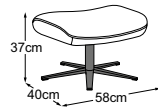

Calm stool with cross foot

Foot available in:

Star foot