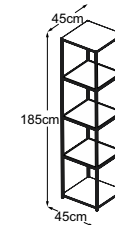

TOWER

Type plan

Tower
(Table top: Vetro Bianco)
Item number: DTOW1VB

Tower
(Table top: Vetro Nero)
Item number: DTOW1VN

Tower
(Table top: Vetro Marrone)
Item number: DTOW1VM

Tower (Table top: Struttura Grigio Chiaro)
Item number: DTOW1SC