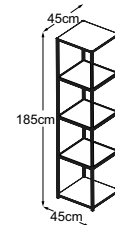

TOWER

Type plan

Tower
(Table top: Vetro Bianco)
Item number: DTOW1VB

Tower
(Table top: Vetro Nero)
Item number: DTOW1VN

Tower
(Table top: Vetro Marrone)
Item number: DTOW1VM

Tower (Table top: Struttura Grigio Chiaro)
Item number: DTOW1SC