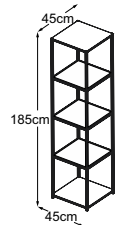

TOWER

Type plan

Tower
(Table top: Vetro Bianco)
Item number: DTOW1VB

Tower
(Table top: Vetro Nero)
Item number: DTOW1VN

Tower
(Table top: Vetro Marrone)
Item number: DTOW1VM

Tower (Table top: Struttura Grigio Chiaro)
Item number: DTOW1SC