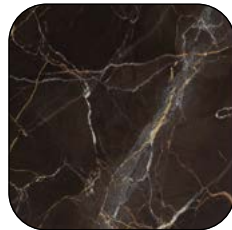

Glass table tops

The elegant marble look is created behind glass using a sophisticated digital printing technique. This method makes the appearance more brilliant than real marble and gives it additional appealing depth and shine. Available in 3 colours:

Vetro
Bianco

Vetro
Nero

Vetro
Marrone

Ceramic table tops

Ceramic can be used to create a natural look. In addition to their impressive appearance, our ceramic tops feature a stunning surface texture that replicates the natural structure of stone. The material is also extremely easy to maintain.