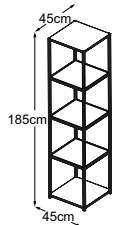

Available in 3 colours:

Struttura
Grigio Chiaro

Struttura
Verde

Struttura
Grigio Antracite

– Storage space is open and usable with the Tower unit. It fits in any corner and therefore uses every angle efficiently. Plants and other decorative elements also look great with the Tower. It also looks fantastic when used to divide rooms. –

TOWER

Type plan

Tower
(Table top: Vetro Bianco)
Item number: DTOW1VB

Tower
(Table top: Vetro Nero)
Item number: DTOW1VN

Tower
(Table top: Vetro Marrone)
Item number: DTOW1VM

Tower (Table top: Struttura Grigio Chiaro)
Item number: DTOW1SC