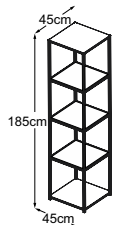

Tower (Table top: Struttura Grigio Antracite)
Item number: DTOW1SA