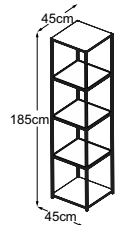

Available in 3 colours:

Struttura
Grigio Chiaro

Struttura
Verde

Struttura
Grigio Antracite

– Storage space is open and usable with the Tower unit. It fits in any corner and therefore uses every angle efficiently. Plants and other decorative elements also look great with the Tower. It also looks fantastic when used to divide rooms. –

TOWER

Type plan

Tower
(Table top: Vetro Bianco)
Item number: DTOW1VB

Tower
(Table top: Vetro Nero)
Item number: DTOW1VN

Tower
(Table top: Vetro Marrone)
Item number: DTOW1VM

Tower (Table top: Struttura Grigio Chiaro)
Item number: DTOW1SC