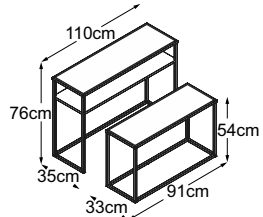

CONSOLES (SET)

Type plan

Consoles (Set)
(Table top: Vetro Nero)
Item number: DKOS7VN