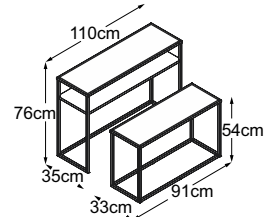

Consoles (Set)
(Table top: Vetro Marrone)
Item number: DKOS7VM