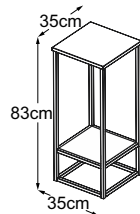

Console high
(Table top: Vetro Bianco)
Item number: DKH83VB

Console high (Table top: Struttura Grigio Antracite)
Item number: DKH83SA