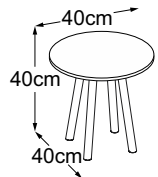

Four Leg 40
(Table top: Struttura Verde)
Item number: DFL4SV5