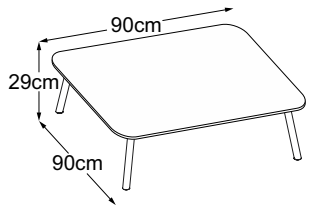

FOUR LEG

Type plan

Four Leg 29
(Table top: Vetro Bianco)
Item number: DFL2VB1