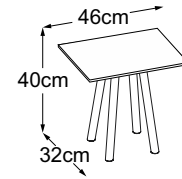

FOUR LEG

Type plan

Four Leg 40
(Table top: Vetro Bianco)
Item number: DFL4VB7

Four Leg 40
(Table top: Vetro Nero)
Item number: DFL4VN7

Four Leg 40
(Table top: Vetro Marrone)
Item number: DFL4VM7

Four Leg 40 (Table top: Struttura Grigio Chiaro)
Item number: DFL4SC7