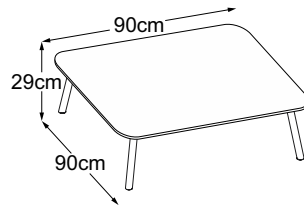

FOUR LEG

Type plan

Four Leg 29
(Table top: Vetro Bianco)
Item number: DFL2VB1

Four Leg 29
(Table top: Vetro Nero)
Item number: DFL2VN1

Four Leg 29
(Table top: Vetro Marrone)
Item number: DFL2VM1

Four Leg 29 (Table top: Struttura Grigio Chiaro)
Item number: DFL2SC1