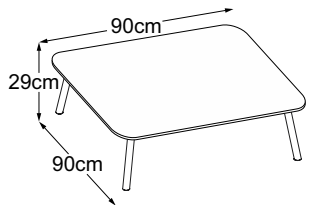

Four Leg 29 (Table top: Struttura Grigio Antracite)
Item number: DFL2SA1