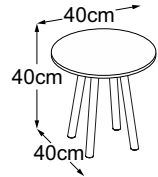

Four Leg 40
(Table top: Vetro Bianco)
Item number: DFL4VB5