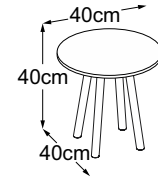

FOUR LEG

Type plan

Four Leg 40
(Table top: Vetro Bianco)
Item number: DFL4VB7

Four Leg 40
(Table top: Vetro Nero)
Item number: DFL4VN7

Four Leg 40
(Table top: Vetro Marrone)
Item number: DFL4VM7

Four Leg 40 (Table top: Struttura Grigio Chiaro)
Item number: DFL4SC7

Four Leg 40
(Table top: Struttura Verde)
Item number: DFL4SV7

Four Leg 40 (Table top: Struttura Grigio Antracite)
Item number: DFL4SA7

Four Leg 40
(Table top: Vetro Bianco)
Item number: DFL4VB5

Four Leg 40
(Table top: Vetro Nero)
Item number: DFL4VN5