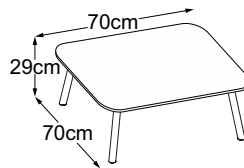

Four Leg 29
(Table top: Vetro Nero)
Item number: DFL2VN2