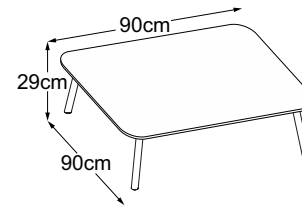

FOUR LEG

Type plan

Four Leg 29
(Table top: Vetro Bianco)
Item number: DFL2VB1

Four Leg 29
(Table top: Vetro Nero)
Item number: DFL2VN1

Four Leg 29
(Table top: Vetro Marrone)
Item number: DFL2VM1

Four Leg 29 (Table top: Struttura Grigio Chiaro)
Item number: DFL2SC1