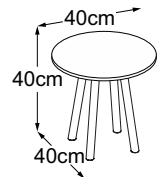

Four Leg 40 (Table top: Struttura Grigio Antracite)
Item number: DFL4SA5