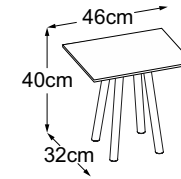

FOUR LEG

Type plan

Four Leg 40
(Table top: Vetro Bianco)
Item number: DFL4VB7

Four Leg 40
(Table top: Vetro Nero)
Item number: DFL4VN7

Four Leg 40
(Table top: Vetro Marrone)
Item number: DFL4VM7

Four Leg 40 (Table top: Struttura Grigio Chiaro)
Item number: DFL4SC7