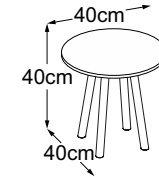

Four Leg 40 (Table top: Struttura Grigio Chiaro)
Item number: DFL4SC5