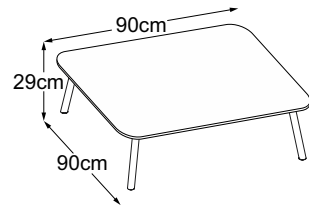

Available in 3 colours:

Struttura
Grigio Chiaro

Struttura
Verde

Struttura
Grigio Antracite

– This small piece with four legs is unbeatably chic. All four legs point slightly outwards with a touch of the popular Scandinavian style. This means that Four Leg is simple but still has a trendy eye-catching accent. –

FOUR LEG

Type plan

Four Leg 29
(Table top: Vetro Bianco)
Item number: DFL2VB1

Four Leg 29
(Table top: Vetro Nero)
Item number: DFL2VN1

Four Leg 29
(Table top: Vetro Marrone)
Item number: DFL2VM1

Four Leg 29 (Table top: Struttura Grigio Chiaro)
Item number: DFL2SC1