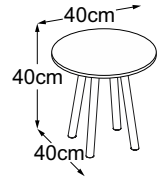

Four Leg 40
(Table top: Vetro Nero)
Item number: DFL4VN5