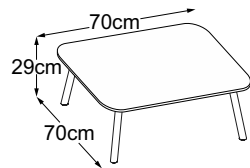

Four Leg 29
(Table top: Vetro Bianco)
Item number: DFL2VB2