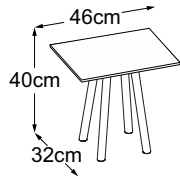

FOUR LEG

Type plan

Four Leg 40
(Table top: Vetro Bianco)
Item number: DFL4VB7