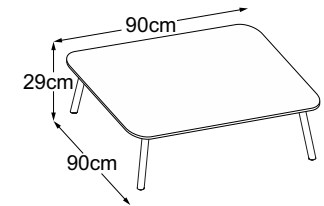

FOUR LEG

Type plan

Four Leg 29
(Table top: Vetro Bianco)
Item number: DFL2VB1

Four Leg 29
(Table top: Vetro Nero)
Item number: DFL2VN1

Four Leg 29
(Table top: Vetro Marrone)
Item number: DFL2VM1

Four Leg 29 (Table top: Struttura Grigio Chiaro)
Item number: DFL2SC1