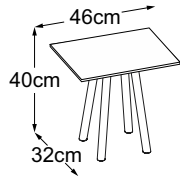

Four Leg 40 (Table top: Struttura Grigio Antracite)
Item number: DFL4SA7