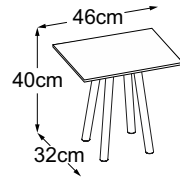

FOUR LEG

Type plan

Four Leg 40
(Table top: Vetro Bianco)
Item number: DFL4VB7

Four Leg 40
(Table top: Vetro Nero)
Item number: DFL4VN7

Four Leg 40
(Table top: Vetro Marrone)
Item number: DFL4VM7

Four Leg 40 (Table top: Struttura Grigio Chiaro)
Item number: DFL4SC7