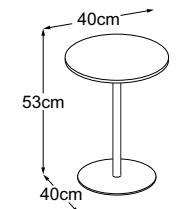

Center Leg 53
(Table top: Vetro Marrone)
Item number: DCL5VM5