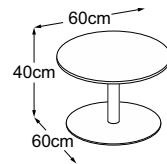

Center Leg 40
(Table top: Vetro Marrone)
Item number: DCL4VM4