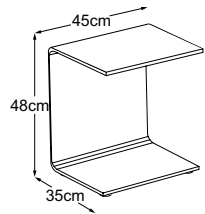

designwerk

C-Table

C-TABLE

Details

Fumo Nero

Fumo Bronzo

The C-Table is made of smoked glass. Smoked glass is a type of tinted glass. Furniture made of smoked glass has an inherently extravagant and exclusive look. Available in two colours.

– This small, slim, curvy piece effortlessly makes a statement in any living room. Its silhouette is curvy yet practical. A small table with big impact. –

C-TABLE

Type plan

C-Table in Fumo Nero
Item number: CTABLE1