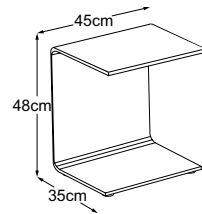

designwerk

C-Table

C-TABLE

Details

Fumo Nero

Fumo Bronzo

The C-Table is made of smoked glass. Smoked glass is a type of tinted glass. Furniture made of smoked glass has an inherently extravagant and exclusive look. Available in two colours.

– This small, slim, curvy piece effortlessly makes a statement in any living room. Its silhouette is curvy yet practical. A small table with big impact. –

C-TABLE

Type plan

C-Table in Fumo Nero
Item number: CTABLE1