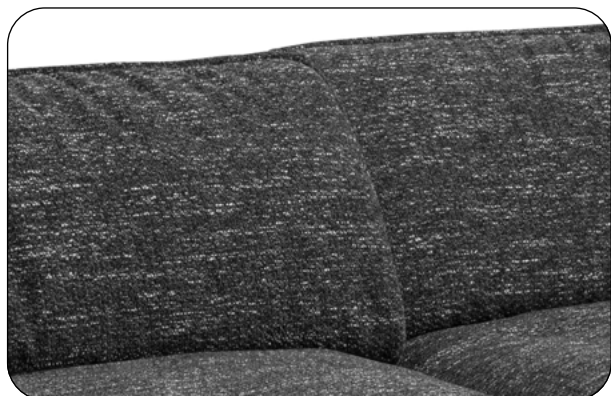

designwerk

Silky

A skilful combination of original design and unbeatable comfort: with its unconventional shapes and special French stitching, Silky makes a strong statement in any room. The beautifully shaped model is topped off by the inviting seat depth and the practical backrest adjustment, which make the sofa the perfect place to relax.

Model: Silky element 105 armrest left + REC armrest right

Cover: Fabric Medici R065 Cement

SILKY

Details

Model: Silky element 105 armrest left + REC armrest right
Cover: Fabric Medici R065 Cement

cuddly.

SILKY