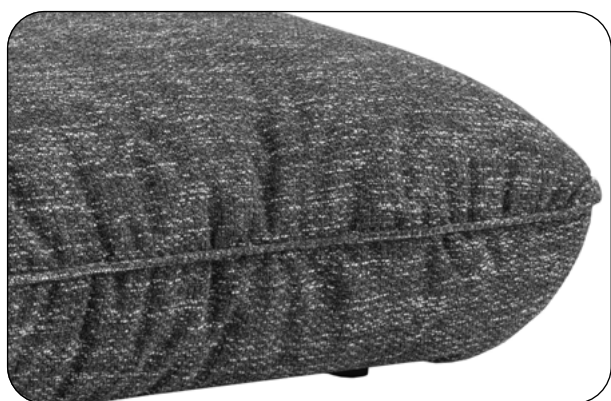

designwerk

Silky

A skilful combination of original design and unbeatable comfort: with its unconventional shapes and special French stitching, Silky makes a strong statement in any room. The beautifully shaped model is topped off by the inviting seat depth and the practical backrest adjustment, which make the sofa the perfect place to relax.

Model: Silky element 105 armrest left + REC armrest right

Cover: Fabric Medici R065 Cement

SILKY

Details

Model: Silky element 105 armrest left + REC armrest right
Cover: Fabric Medici R065 Cement

cuddly.

SILKY