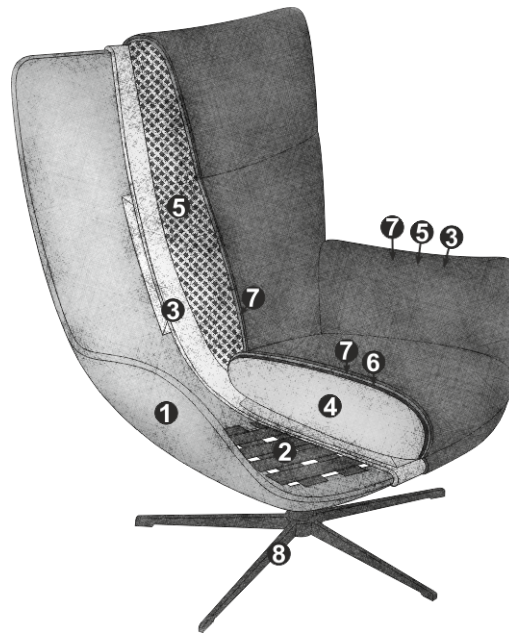

PURCHASE PRICE AND TYPE LIST

Information Prima

Stylish design meets the highest quality workmanship: while the discreetly raised armrests set elegant accents, the high-quality upholstery ensures first-class seating comfort. With its clear lines and timeless aesthetics, Prima blends harmoniously into any ambience.

PRODUCT AND ORDER INFORMATION

- 1 Frame: **plywood construction**
- 2 Seat suspension: **flexible upholstery straps**
- 3 Upholstery structure back, seat and armrest: **premium comfort foam (density 30 kg/m3)**
- 4 Upholstery structure seat: **highly elastic cold foam (density 35 kg/m3)**
- 5 Upholstery structure back and armrest: **chamber cushion with a filling of viscose foam flakes (70%) and silicone fibres (30%)**
- 6 Upholstery structure seat: **upholstery wadding 300g**
- 7 Upholstery structure back, seat and armrest: **upholstery wadding 130g**
- 8 Foot: **metal design base**

GOOD TO KNOW

Cover Prima: **fabric or leather (unicoloured)**

Accessories (optional): **Kidney cushions, throw cushions**

Foot available in:

B
Star foot
mat black

C
Star foot
chrome

S
Cross base
mat black

M
Cross base
chrome

X
4-foot-frame
mat black

Q
Plate base
mat black

ATTENTION:
The stool is only
available with a star
foot, cross foot or
4-foot-frame.