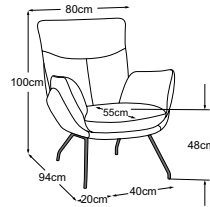

**Prima armchair
(with 4-foot-frame)**
Item number: D133100