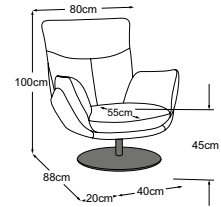

**Prima armchair
(with plate foot)**
Item number: D133100

Metal foot available in:

Star foot

Cross foot

4-foot-frame

Plate foot

ATTENTION:

The stool is only available with a star foot, cross foot or 4-foot frame.

Please specify foot variant on order.