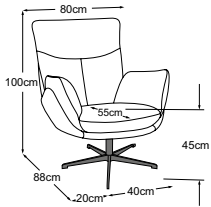

Model: Prima armchair with 4-foot-frame

Cover: Leather Soul M4803 Stone

PRIMA

Details

Model: Prima armchair with 4-foot-frame
Cover: Leather Soul M4803 Stone

first-class.

PRIMA

Types