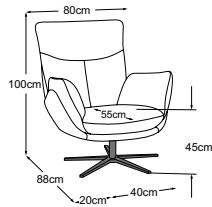

**Prima armchair
(with cross foot)**
Item number: D133100