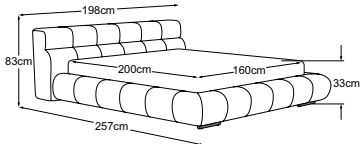

TEMPLE

Details

Model: Temple upholstered bed
Cover: Fabric Bellezza Z036 Navy

cosy.

TEMPLE

Types

Temple upholstered bed 160x200
Item number: B800160

Temple upholstered bed 180x200
Item number: B800180