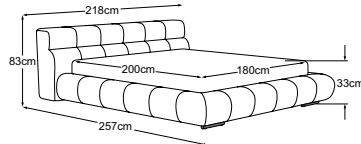

TEMPLE

Details

Model: Temple upholstered bed
Cover: Fabric Bellezza Z036 Navy

cosy.

TEMPLE

Types

Temple upholstered bed 160x200
Item number: B800160

Temple upholstered bed 180x200
Item number: B800180