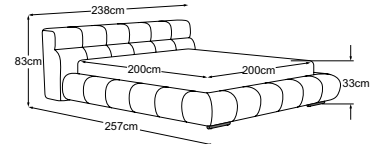

TEMPLE

Details

Model: Temple upholstered bed
Cover: Fabric Bellezza Z036 Navy

cosy.

TEMPLE

Types

Temple upholstered bed 160x200
Item number: B800160

Temple upholstered bed 180x200
Item number: B800180