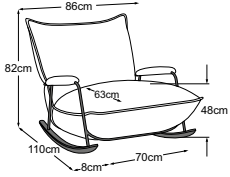

Fluffy rocking armchair

Item number: D073110