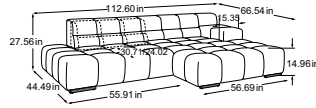

# Combinations

Foot available in:

**B:** black mat

**C:** chrome

Please specify foot variant on order.

MBA = manual back adjustment

**Megasofa**  
including 2 MBA  
Item number: D021530

**2HT-li/REC-re**  
including 1 MBA  
Item number: D021531