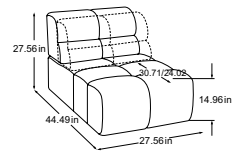

ELT 70-o-AT including MBA
Item number: D021118