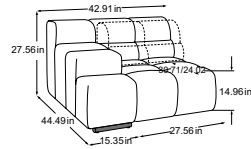

# Types

Foot available in:

**B:** black mat      **C:** chrome  
Please specify foot variant on order.

MBA = manual back adjustment

**ELT klein AT-re including MBA**  
Item number: D021103

**ELT klein AT-li including MBA**  
Item number: D021104