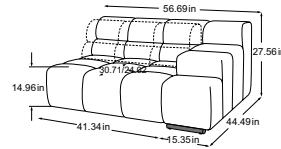

# Types

Foot available in:

**B:** black mat      **C:** chrome  
Please specify foot variant on order.

MBA = manual back adjustment

**ELT klein AT-re including MBA**  
Item number: D021103

**ELT klein AT-li including MBA**  
Item number: D021104