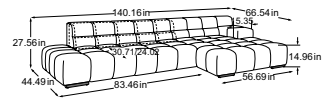

2HT-li/ELT 70-o-AT/REC-re
including 2 MBA
Item number: D021123