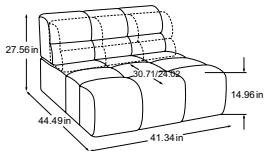

ELT 105-o-AT including MBA
Item number: D021117