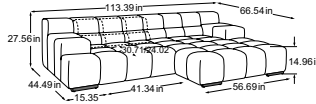

ELT AT-li/REC-re
including 1 MBA
Item number: D021127