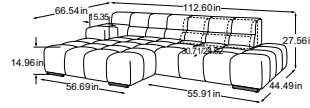

# Combinations

Foot available in:

**B:** black mat

**C:** chrome

Please specify foot variant on order.

MBA = manual back adjustment

**Megasofa**  
including 2 MBA  
Item number: D021530

**2HT-li/REC-re**  
including 1 MBA  
Item number: D021531