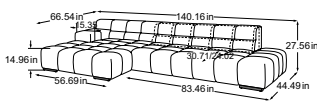

REC-li/ELT 70-o-AT/2HT-re
including 2 MBA
Item number: D021124