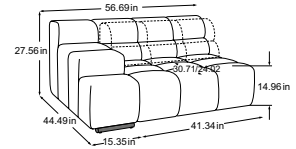

ELT AT-li including MBA
Item number: D021106