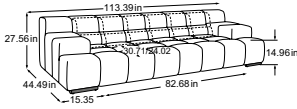

# Combinations

Foot available in:

**B:** black mat

**C:** chrome

Please specify foot variant on order.

MBA = manual back adjustment

**Megasofa**  
including 2 MBA  
Item number: D021530

**2HT-li/REC-re**  
including 1 MBA  
Item number: D021531