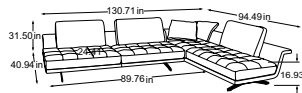

Combinations

Foot available in:

B: black mat

C: chrome

Please specify foot variant on order.

2.5-Sofa with 2 arm parts
Item number: D001252

3-Sofa with 2 arm parts
Item number: D001302

Armchair with 2 arm parts
Item number: D001102

Stool
Item number: D001800

2.5-OTM without arm part
Item number: D001550

OTM-2.5 without arm part
Item number: D001551

3-OTM without arm part
Item number: D001562

OTM-3 without arm part
Item number: D001563