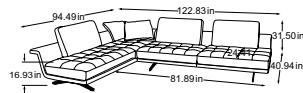

Combinations

Foot available in:

B: black mat

C: chrome

Please specify foot variant on order.

2.5-Sofa with 2 arm parts
Item number: D001252

3-Sofa with 2 arm parts
Item number: D001302

Armchair with 2 arm parts
Item number: D001102

Stool
Item number: D001800

2.5-OTM without arm part
Item number: D001550

OTM-2.5 without arm part
Item number: D001551

3-OTM without arm part
Item number: D001562

OTM-3 without arm part
Item number: D001563