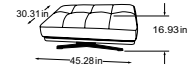

Combinations

Foot available in:

B: black mat

C: chrome

Please specify foot variant on order.

2.5-Sofa with 2 arm parts
Item number: D001252

3-Sofa with 2 arm parts
Item number: D001302

Armchair with 2 arm parts
Item number: D001102