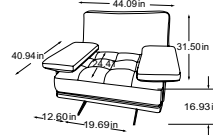

Combinations

Foot available in:

B: black mat

C: chrome

Please specify foot variant on order.

2.5-Sofa with 2 arm parts
Item number: D001252

3-Sofa with 2 arm parts
Item number: D001302

Armchair with 2 arm parts
Item number: D001102

Stool
Item number: D001800

2.5-OTM without arm part
Item number: D001550

OTM-2.5 without arm part
Item number: D001551

3-OTM without arm part
Item number: D001562

OTM-3 without arm part
Item number: D001563