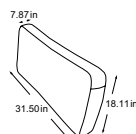

2.5-REC without arm part
Item number: D001660

REC-2.5 without arm part
Item number: D001661

3-REC without arm part
Item number: D001650

REC-3 without arm part
Item number: D001651

2.5-Element without arm part
Item number: D001250

3-Element without arm part
Item number: D001300

1-Element without arm part
Item number: D001100

OTM-li without arm part
Item number: D001441

OTM-re without arm part
Item number: D001442

REC without arm part
Item number: D001124

Style cushions
Item number: D001955

Relaxarm part
Item number: D001981

Relaxarm part (1 Pair)
Item number: D001983

Style kidney cushions narrow
Item number: D001951

Style kidney cushions wide
Item number: D001952