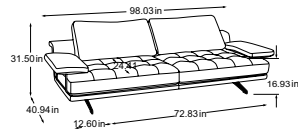

Combinations

Foot available in:

B: black mat

C: chrome

Please specify foot variant on order.

2.5-Sofa with 2 arm parts
Item number: D001252

3-Sofa with 2 arm parts
Item number: D001302

Armchair with 2 arm parts
Item number: D001102

Stool
Item number: D001800

2.5-OTM without arm part
Item number: D001550

OTM-2.5 without arm part
Item number: D001551

3-OTM without arm part
Item number: D001562

OTM-3 without arm part
Item number: D001563