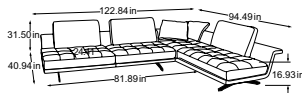

Combinations

Foot available in:

B: black mat

C: chrome

Please specify foot variant on order.

2.5-Sofa with 2 arm parts
Item number: D001252

3-Sofa with 2 arm parts
Item number: D001302

Armchair with 2 arm parts
Item number: D001102

Stool
Item number: D001800

2.5-OTM without arm part
Item number: D001550

OTM-2.5 without arm part
Item number: D001551

3-OTM without arm part
Item number: D001562

OTM-3 without arm part
Item number: D001563