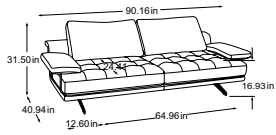

Combinations

Foot available in:

B: black mat

C: chrome

Please specify foot variant on order.

2.5-Sofa with 2 arm parts
Item number: D001252

3-Sofa with 2 arm parts
Item number: D001302

Armchair with 2 arm parts
Item number: D001102

Stool
Item number: D001800

2.5-OTM without arm part
Item number: D001550

OTM-2.5 without arm part
Item number: D001551

3-OTM without arm part
Item number: D001562

OTM-3 without arm part
Item number: D001563