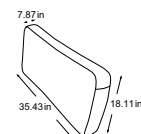

3-Element without arm part
Item number: D001300

1-Element without arm part
Item number: D001100

OTM-li without arm part
Item number: D001441

OTM-re without arm part
Item number: D001442

REC without arm part
Item number: D001124

Style cushions
Item number: D001955

Relaxarm part
Item number: D001981

Relaxarm part (1 Pair)
Item number: D001983

Style kidney cushions narrow
Item number: D001951

Style kidney cushions wide
Item number: D001952