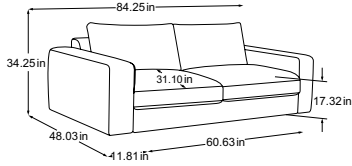

Model: Parma Gigasofa with Cushions

Cover: Leather Soul M4804 Mouse

PARMA

Details

Model: Parma Gigasofa
Cover: Leather Soul M4804 Mouse

gigantic.

PARMA

Types