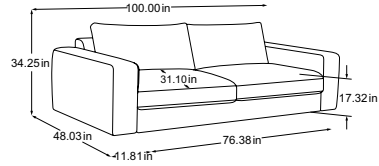

Megasofa

Item number: D079530B