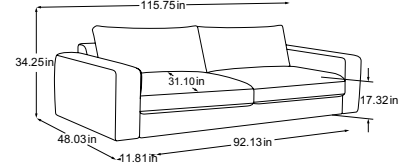

Gigasofa

Item number: D079630B

Item number: D079800B

Item number: D079805B

Item number: D079810B