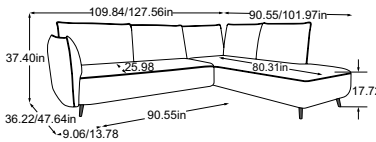

3-OTM

Item number: D037764