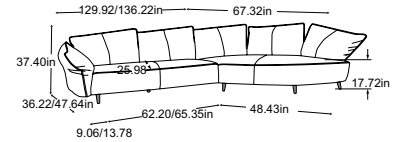

3-REC

Item number: D037690