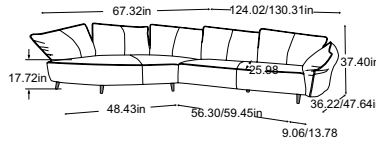

Please specify foot variant on order.

all including adjustable Kidney cushions

2.5-Sofa

Item number: D037250

3-Sofa

Item number: D037300

2.5-REC

Item number: D037570