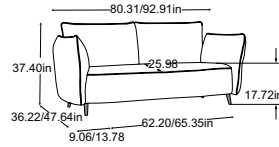

Please specify foot variant on order.

all including adjustable Kidney cushions

2.5-Sofa

Item number: D037250

3-Sofa

Item number: D037300

2.5-REC

Item number: D037570