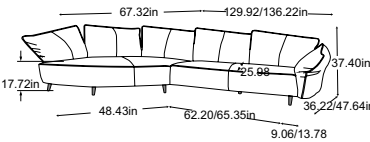

REC-3

Item number: D037691