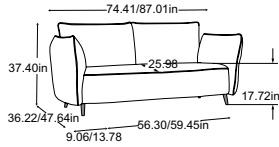

2.5-Sofa

Item number: D037250