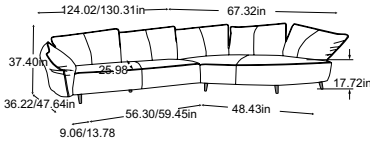

Please specify foot variant on order.

all including adjustable Kidney cushions

2.5-Sofa

Item number: D037250

3-Sofa

Item number: D037300

2.5-REC

Item number: D037570