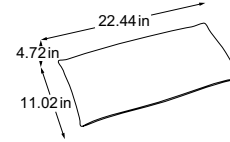

Dream kidney cushion

Item number: **D049950**