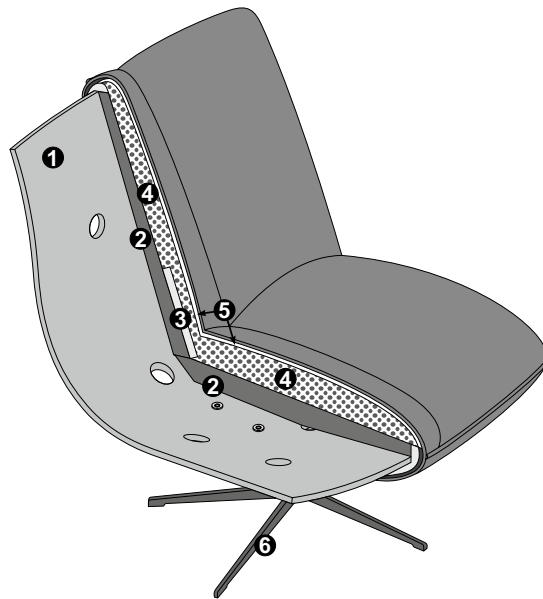

PURCHASE PRICE AND TYPE LIST

Information Softie

As the model name suggests, the Softie armchair offers beguiling seating comfort. The recess in the centre invites you to linger and relax immediately. Who can say no to this tantalising invitation?

PRODUCT AND ORDER INFORMATION

- 1 Frame: **Plywood frame**

- 2 Upholstery structure back/seat: **highly elastic CFC-free cold foam (density 30 kg/m3)**

- 3 Upholstery structure back: **comfort foam standard (density 25 kg/m3)**

- 4 Upholstery structure back/seat: **a soft cushioned compartment layer with a filling of viscose foam flakes (70%) and silicone fibres (30%)**

- 5 Upholstery structure back/seat: **200g wadding**

- 6 Foot: **metal foot**