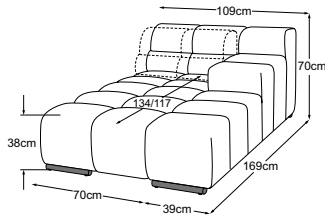

REC small armrest right
incl. 1 MBA
Item number: D021138