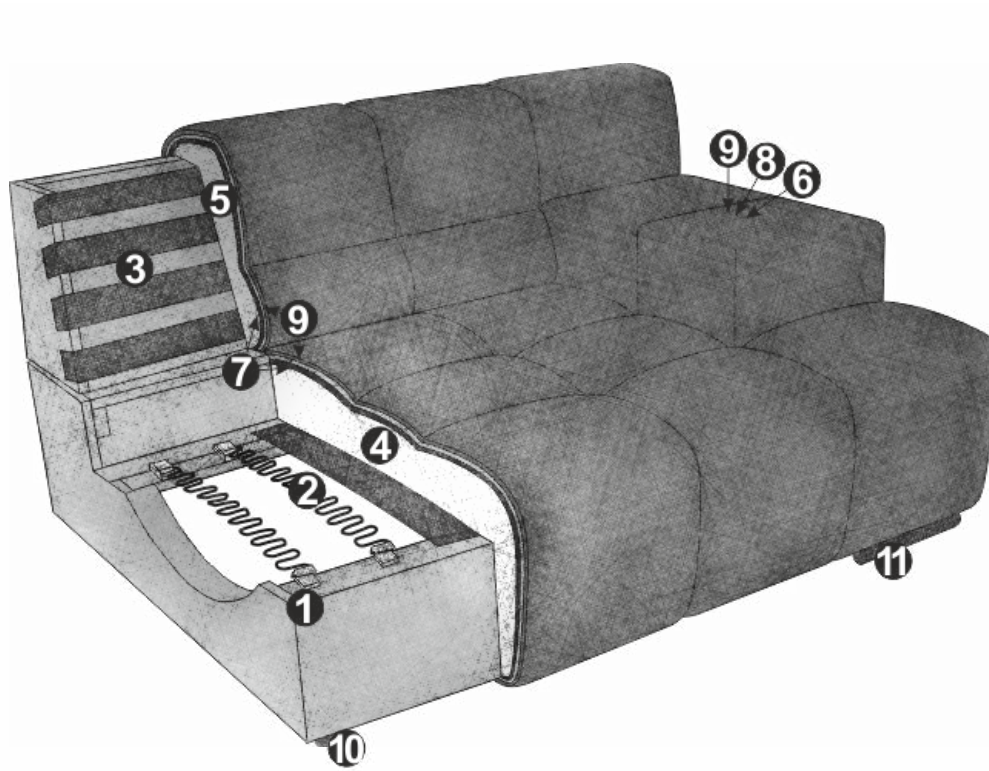

TEMPLE

Technical data

- 01** Frame: Beech wooden construction
- 02** Seat suspension: permanently elastic Nosag steel wave springs with felt cover
- 03** Back suspension: flexible upholstery straps
- 04** Upholstery structure seat: highly elastic cold foam (density 35 kg/m³)
- 05** Upholstery structure back: highly elastic cold foam (density 25 kg/m³)
- 06** Upholstery structure armrest: soft foam (density 20 kg/m³)
- 07** Upholstery structure back and seat: upholstery wadding 130g
- 08** Upholstery structure armrest: upholstery wadding 200g
- 09** Upholstery structure back, seat and armrest: upholstery wadding 80g
- 10** Foot: plastic base
- 11** Foot: metal design base | matt black or chrome | height: 4.5 cm