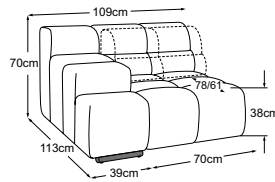

Element 70 armrest left
incl. 1 MBA
Item number: D021104