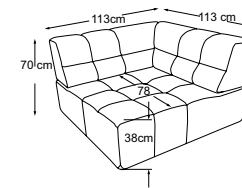

Corner
Item number: D021519