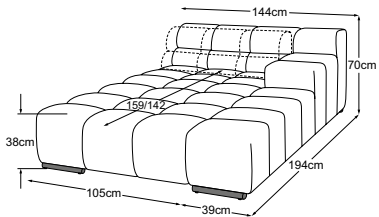

REC small armrest left
Item number: D021142

REC small armrest right
Item number: D021143

TEMPLE

Type plan

MBA = manual back adjustment

Decorative cushions are available in a wealth of designs and upholstery options.
Find out more at www.designwerk.li

REC small armrest left
incl. 1 MBA
Item number: D021137

REC small armrest right
incl. 1 MBA
Item number: D021138

REC large armrest left
Item number: D021144

REC large armrest right
Item number: D021145

REC large armrest left
incl. 1 MBA
Item number: D021139