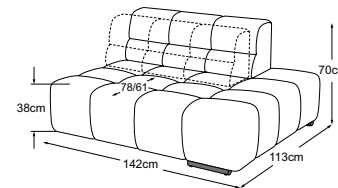

2HT right incl. 1 MBA
Item number: D021521