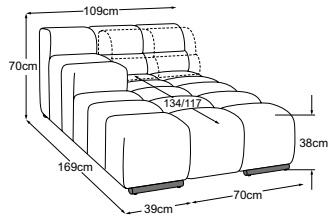

REC small armrest left
Item number: D021142

REC small armrest right
Item number: D021143

TEMPLE

Type plan

MBA = manual back adjustment

Decorative cushions are available in a wealth of designs and upholstery options.
Find out more at www.designwerk.li