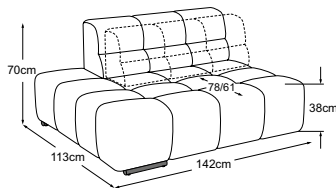

2HT left incl. 1 MBA
Item number: D021520