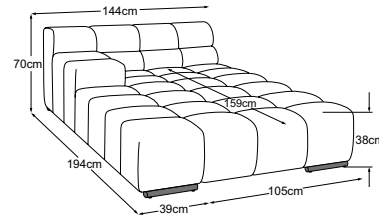

REC large armrest left
Item number: D021144