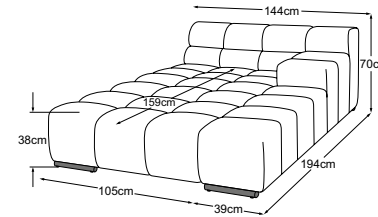

REC large armrest right
Item number: D021145