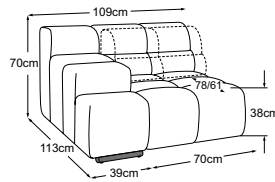

# TEMPLE Type plan

MBA = manual back adjustment

Decorative cushions are available in a wealth of designs and upholstery options.  
Find out more at [www.designwerk.li](http://www.designwerk.li)

**Element 70 without armrest**  
incl. 1 MBA  
Item number: D021118