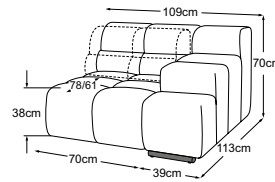

Element 70 armrest right
incl. 1 MBA
Item number: D021103