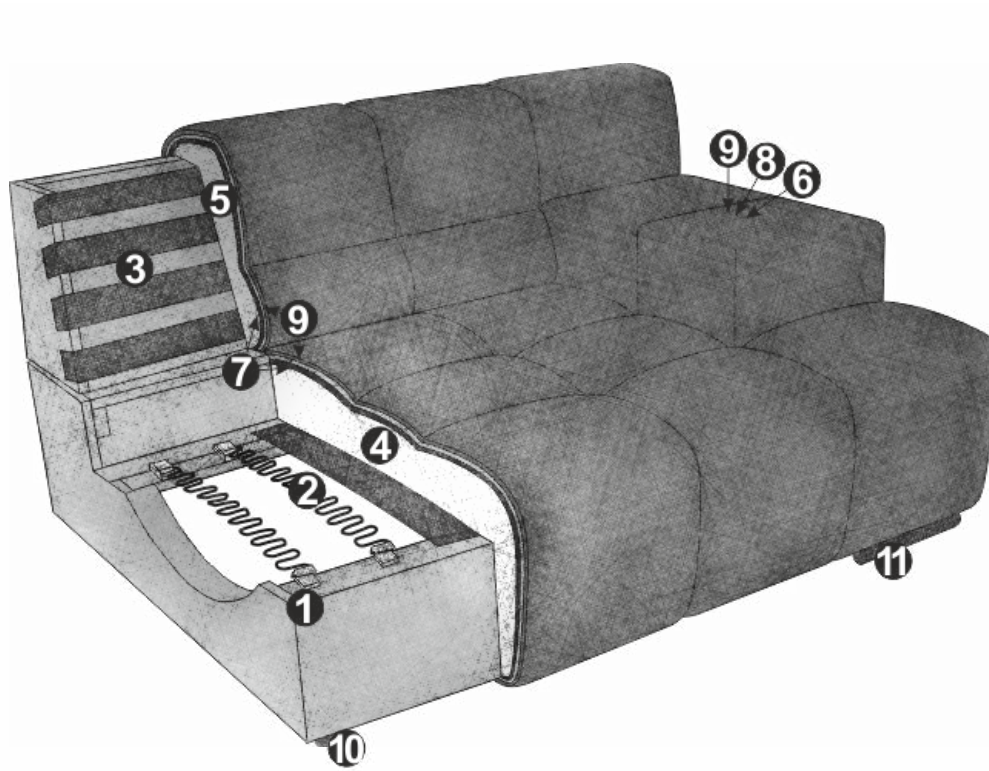

# Technical data

- 01** Frame: Beech wooden construction
- 02** Seat suspension: permanently elastic Nosag steel wave springs with felt cover
- 03** Back suspension: flexible upholstery straps
- 04** Upholstery structure seat: highly elastic cold foam (density 35 kg/m<sup>3</sup>)
- 05** Upholstery structure back: highly elastic cold foam (density 25 kg/m<sup>3</sup>)
- 06** Upholstery structure armrest: soft foam (density 20 kg/m<sup>3</sup>)
- 07** Upholstery structure back and seat: upholstery wadding 130g
- 08** Upholstery structure armrest: upholstery wadding 200g
- 09** Upholstery structure back, seat and armrest: upholstery wadding 80g
- 10** Foot: plastic base
- 11** Foot: metal design base | matt black or chrome | height: 4.5 cm