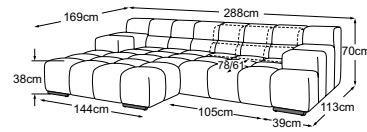

**REC left +
element armrest right
incl. 1 MBA**
Item number: D021128