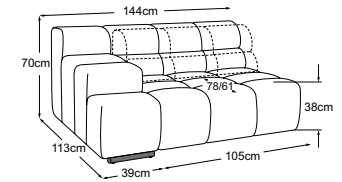

Element 105 armrest left
incl. 1 MBA
Item number: D021106