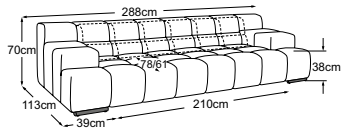

MBA = manual back adjustment

Zierkissen in vielen Ausführungen und Bezugsmöglichkeiten verfügbar.
Erfahren Sie mehr unter www.designwerk.li

**Megasofa
incl. 2 MBA**
Item number: D021530