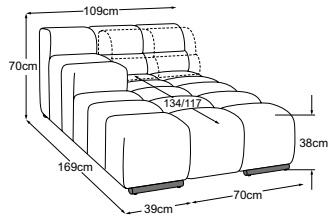

MBA = manual back adjustment

Decorative cushions are available in a wealth of designs and upholstery options.
Find out more at www.designwerk.li

REC small armrest left
incl. 1 MBA
Item number: D021137