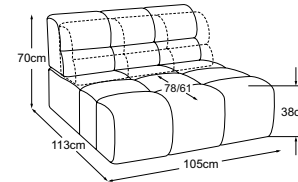

Element 105 without armrest
incl. 1 MBA
Item number: D021117