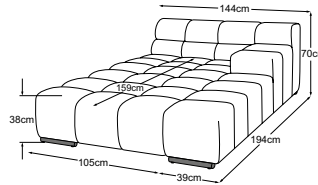

TEMPLE

Elements

MBA = manual back adjustment

**REC small armrest right
incl.1 MBA**
Item number: D021138

REC large armrest left
Item number: D021144

REC large armrest right
Item number: D021145

**REC large armrest left
incl.1 MBA**
Item number: D021139