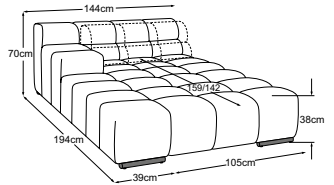

TEMPLE

Elements

MBA = manual back adjustment

**REC small armrest right
incl.1 MBA**
Item number: D021138

REC large armrest left
Item number: D021144

REC large armrest right
Item number: D021145

**REC large armrest left
incl.1 MBA**
Item number: D021139