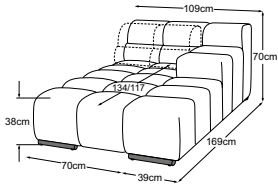

TEMPLE

Elements

MBA = manual back adjustment

**REC small armrest right
incl.1 MBA**
Item number: D021138