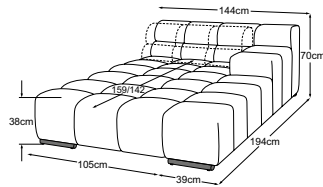

TEMPLE

Elements

MBA = manual back adjustment

**REC small armrest right
incl.1 MBA**
Item number: D021138

REC large armrest left
Item number: D021144

REC large armrest right
Item number: D021145

**REC large armrest left
incl.1 MBA**
Item number: D021139