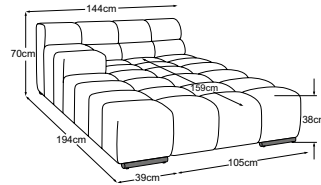

REC large armrest left
Item number: D021144