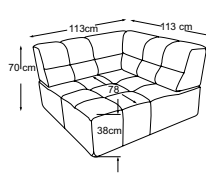

Corner
Item number: D021519