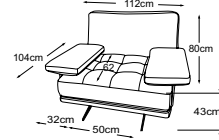

Combinations

Foot available in:

B: black mat

C: chrome

Please specify foot variant on order.

2.5-Sofa with 2 arm parts
Item number: D001252

3-Sofa with 2 arm parts
Item number: D001302

Armchair with 2 arm parts
Item number: D001102