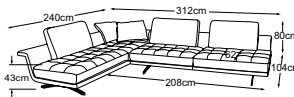

Combinations

Foot available in:

B: black mat

C: chrome

Please specify foot variant on order.

2.5-Sofa with 2 arm parts
Item number: D001252

3-Sofa with 2 arm parts
Item number: D001302

Armchair with 2 arm parts
Item number: D001102

Stool
Item number: D001800

2.5-OTM without arm part
Item number: D001550

OTM-2.5 without arm part
Item number: D001551

3-OTM without arm part
Item number: D001562

OTM-3 without arm part
Item number: D001563