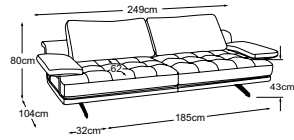

Combinations

Foot available in:

B: black mat

C: chrome

Please specify foot variant on order.

2.5-Sofa with 2 arm parts
Item number: D001252

3-Sofa with 2 arm parts
Item number: D001302

Armchair with 2 arm parts
Item number: D001102