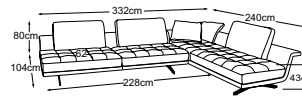

3-OTM without arm part
Item number: D001562