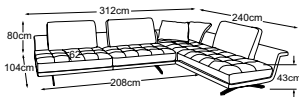

2.5-OTM without arm part
Item number: D001550