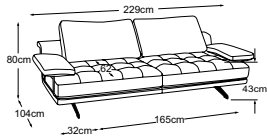

Combinations

Foot available in:

B: black mat

C: chrome

Please specify foot variant on order.

2.5-Sofa with 2 arm parts
Item number: D001252

3-Sofa with 2 arm parts
Item number: D001302

Armchair with 2 arm parts
Item number: D001102