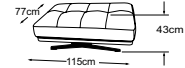

Combinations

Foot available in:

B: black mat

C: chrome

Please specify foot variant on order.

2.5-Sofa with 2 arm parts
Item number: D001252

3-Sofa with 2 arm parts
Item number: D001302

Armchair with 2 arm parts
Item number: D001102