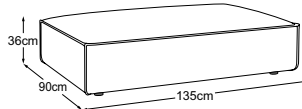

element 90x135
Item number: D118108