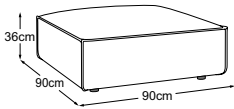

PUZZLE (OUTDOOR)

Types

element 90x90
Item number: D118106