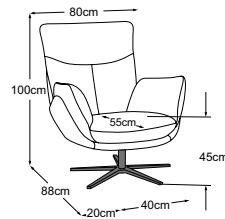

**Prima armchair
(with cross foot)**
Item number: D133100