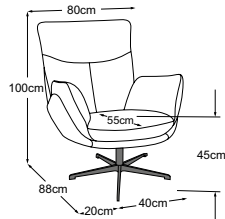

**Prima armchair
(with star foot)**
Item number: D133100