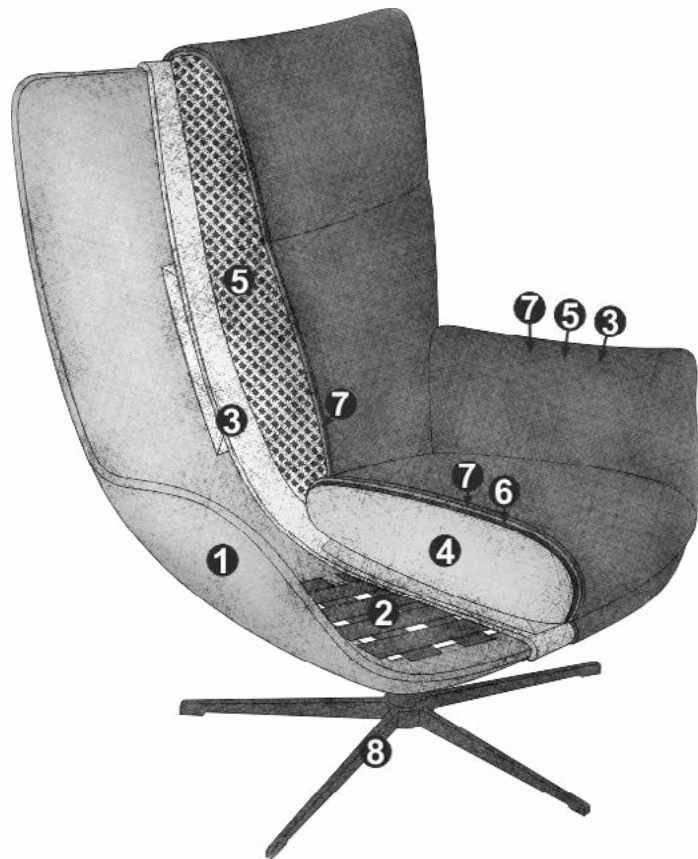

# Prima

**Model:** Prima armchair

**Cover:** leather Soul M4804 Mouse

PRIMA

# Details

Padded armrests

Well-designed upholstery construction

6 different foot types

– Stylish design meets the highest quality workmanship: while the discreetly raised armrests set elegant accents, the high-quality upholstery ensures first-class seating comfort. With its clear lines and timeless aesthetics, Prima blends harmoniously into any ambience. –

# Technical data

- 01** Frame: plywood construction
- 02** Seat suspension: flexible upholstery straps
- 03** Upholstery structure back, seat and armrest: premium comfort foam (density 30 kg/m<sup>3</sup>)
- 04** Upholstery structure seat: highly elastic cold foam (density 35 kg/m<sup>3</sup>)
- 05** Upholstery structure back and armrest: chamber cushion with a filling of viscose foam flakes (70%) and silicone fibres (30%)
- 06** Upholstery structure seat: upholstery wadding 300g
- 07** Upholstery structure back, seat and armrest: upholstery wadding 130g
- 08** Foot: design base made of metal or aluminium