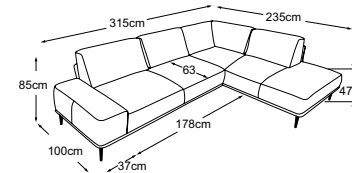

3-OTM
Item number: D029562