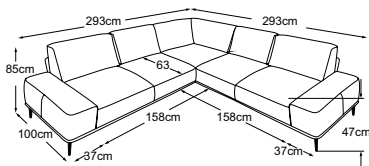

2.5-corner-2.5
Item number: D029500