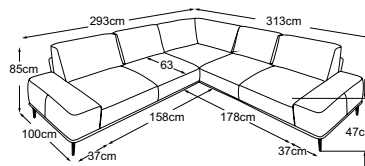

3-corner-3
Item number: D029600

2.5-corner-3
Item number: D029511

3-corner-2.5
Item number: D029510

Chaiselounge armrest left
Item number: D029121

OSLO

Type plan

Decorative cushions are available in a wealth of designs and upholstery options.
Find out more at www.designwerk.li