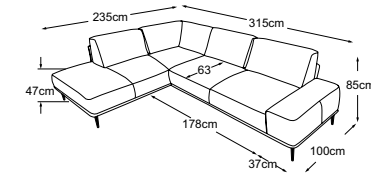

OTM-3
Item number: D029563