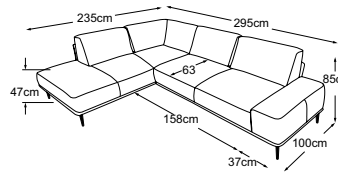

OTM-2.5
Item number: D029763