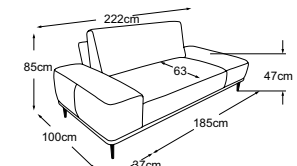

3-corner-3
Item number: D029600

2.5-corner-3
Item number: D029511

3-corner-2.5
Item number: D029510

Chaiselounge armrest left
Item number: D029121

OSLO

Type plan

Decorative cushions are available in a wealth of designs and upholstery options.
Find out more at www.designwerk.li