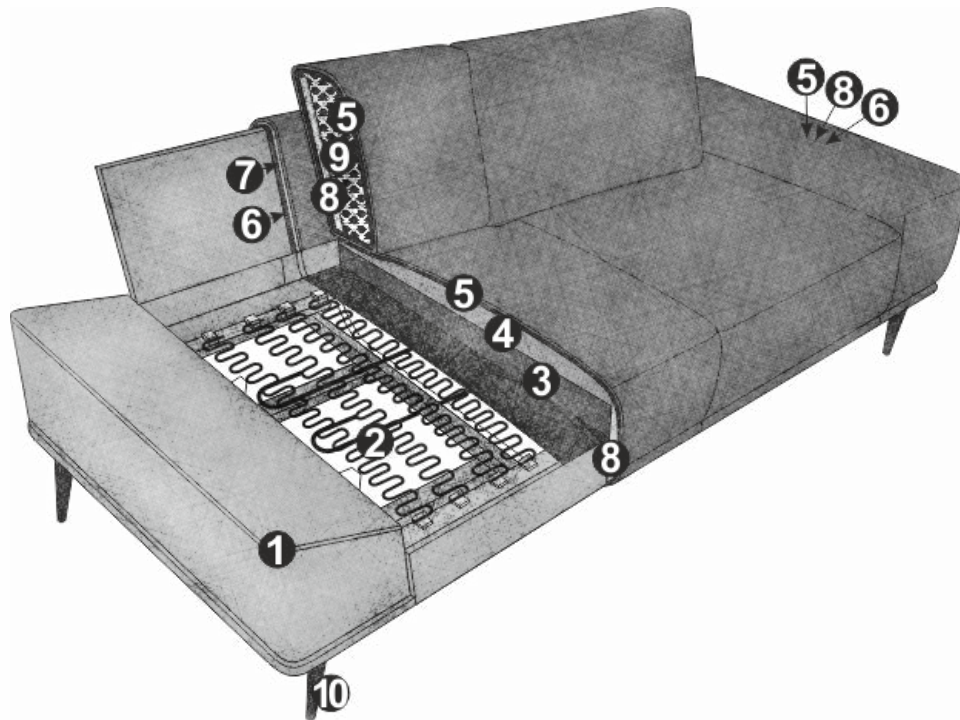

Contrast stitching: Beige

– As you may imagine when you hear the term “contrast stitching”, a dark thread is used on lighter leather and fabric upholstery, whereas a lighter thread is used on darker leather and fabric upholstery. On the left-hand side, you will find some examples. –

Contrast stitching colour per cover:

The colours shown above are not binding.

OSLO

Technical data

- 01** Frame: beech and plywood construction
- 02** Seat suspension: permanently elastic Nosag steel wave springs with felt cover
- 03** Upholstery structure seat: highly elastic cold foam (density 35 kg/m³)
- 04** Upholstery structure seat: memory foam (density 45 kg/m³)
- 05** Upholstery structure back, seat and armrest: upholstery wadding 200g
- 06** Upholstery structure back and armrest: standard comfort foam (density 25kg/m³)
- 07** Upholstery structure back: upholstery wadding 130g
- 08** Upholstery structure back, seat and armrest: soft foam (density 20 kg/m³)
- 09** Upholstery structure back: chamber cushion with a filling of silicone fibres
- 10** Foot: metal design base | matt black or chrome | height: 17 cm