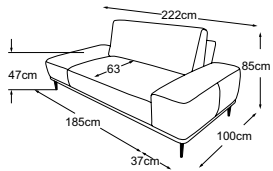

3-corner-3
Item number: D029600

2.5-corner-3
Item number: D029511

3-corner-2.5
Item number: D029510

Chaiselounge armrest left
Item number: D029121

OSLO

Type plan

Decorative cushions are available in a wealth of designs and upholstery options.
Find out more at www.designwerk.li