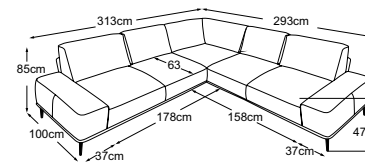

3-corner-3
Item number: D029600

2.5-corner-3
Item number: D029511

3-corner-2.5
Item number: D029510

Chaiselounge armrest left
Item number: D029121

OSLO

Type plan

Decorative cushions are available in a wealth of designs and upholstery options.
Find out more at www.designwerk.li