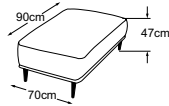

Stool
Item number: D029800