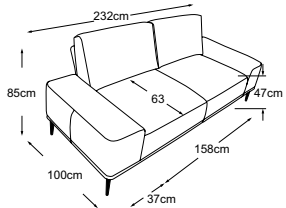

2.5-sofa
Item number: D029250