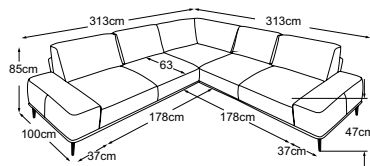

3-corner-3
Item number: D029600

2.5-corner-3
Item number: D029511

3-corner-2.5
Item number: D029510

Chaiselounge armrest left
Item number: D029121

OSLO

Type plan

Decorative cushions are available in a wealth of designs and upholstery options.
Find out more at www.designwerk.li