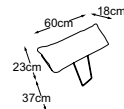

Headrest
Item number: D029797