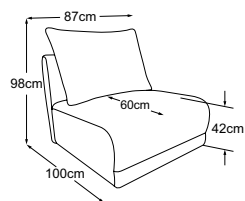

**Élément 87 sans accoudoir
incl. 1 coussin**
N° de commande : D014107