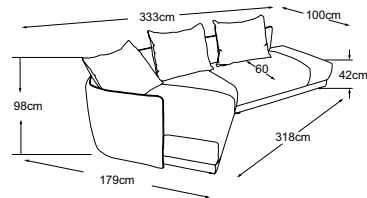

REC left + 2HT right
incl. 3 cushions

Item number: D014523

Foot available in:

B: matt black

Please specify foot variant on order.