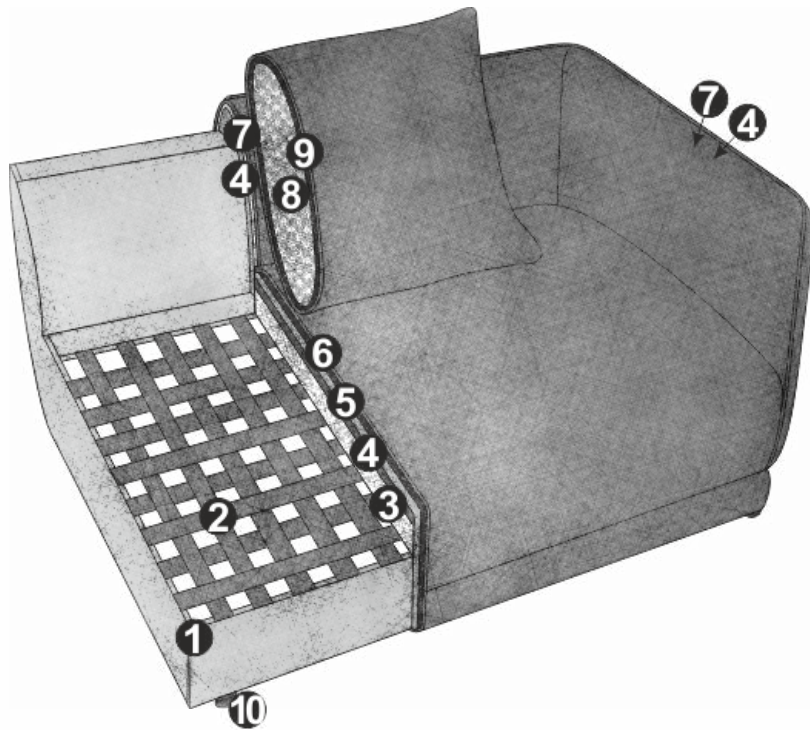

Included cushions

Individual type programme with well-designed elements

– The New York model's attractive shapes flow into asymmetrical curves, creating a design masterpiece. Some see it for its unique contours, while others see it as an enticing focal point in their living room. The New York tells its own story of the charm, diversity and tranquillity of a global metropolis. As a sofa, the New York effortlessly harmonises with any interior design style and offers you plenty of space for relaxation, togetherness and individual design tastes. –

NEW YORK

Technical data

- 01** Frame: beech and plywood construction
- 02** Seat suspension: flexible upholstery straps
- 03** Upholstery structure seat: highly elastic cold foam (density 35 kg/m³)
- 04** Upholstery structure back, seat and armrests: standard comfort foam (density 25 kg/m³)
- 05** Upholstery structure seat: memory foam (density 45 kg/m³)
- 06** Upholstery structure seat: upholstery wadding 200g
- 07** Upholstery structure back and seat: upholstery wadding 130g
- 08** Upholstery structure cushion: chamber cushion with a filling of feathers
- 09** Upholstery structure cushion: upholstery wadding 300g
- 10** Foot: plastic base

Good to know:

- available in fabric (single colour)
- includes easyjack connector system for maximum flexibility
- FSC® certified (FSC®-C112933)
- optional accessories: kidney cushions, throw cushions

NEW YORK