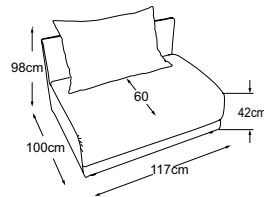

**Element without armrest
incl. 1 cushion**
Item number: D014117