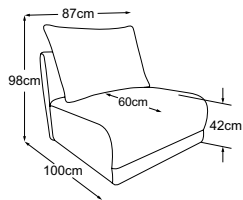

**Element 87 without armrest
incl. 1 cushion**
Item number: D014107