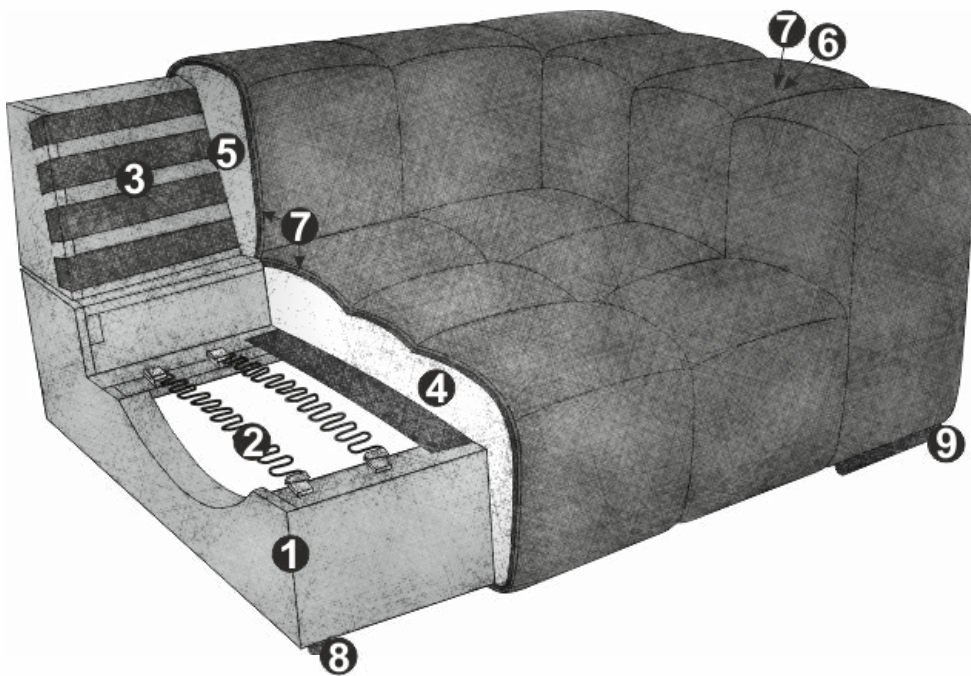

Practical back adjustment

Modular sofa with extensive range of models

– The Lucy’s alluring character is inspired by both the Chesterfield and Capitoné styles and is influenced by the 60s and 70s. The handprint of this era can be seen in the free, informal style of the sofa, which can be individually configured: conventionally, with a relaxing chaise longue, as a corner sofa or as a free-standing oasis of well-being. The emphasised seat depth once again underlines the tempting cosiness of the piece, which is perfected by the practical seat depth adjustment and optional cushions. –

LUCY

Technical data

- 01** Frame: Beech wooden construction
- 02** Seat suspension: permanently elastic Nosag steel wave springs with felt cover
- 03** Back suspension: flexible upholstery straps
- 04** Upholstery structure seat: highly elastic cold foam (density 35 kg/m³)
- 05** Upholstery structure back: highly elastic cold foam (density 25 kg/m³)
- 06** Upholstery structure armrest: standard comfort foam (density 25 kg/m³)
- 07** Upholstery structure back and armrest: upholstery wadding 300g
- 08** Foot: plastic base
- 09** Foot: metal design base | matt black or chrome | height: 4.5 cm