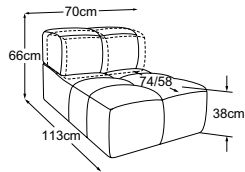

MBA = manual back adjustment

Decorative cushions are available in a wealth of designs and upholstery options.
Find out more at www.designwerk.li

Element 70 without armrest
incl. MBA
Item number: D088125