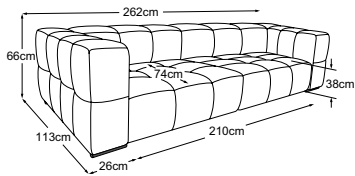

MBA = manual back adjustment

Decorative cushions are available in a wealth of designs and upholstery options.
Find out more at www.designwerk.li

Megasofa
Item number: D088531