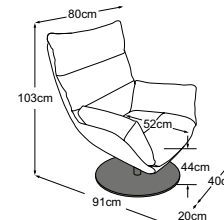

Julia armchair
(with plate foot)
Item number: D067100

Julia stool
(with star foot)
Item number: D067800

Foot available in:

Star foot

Cross foot

4-foot-frame

Plate foot

ATTENTION:

The stool is only available with a star foot, cross foot or 4-foot-frame.

Please specify foot variant on order.