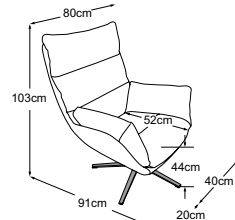

Julia armchair
(with cross foot)
Item number: D067100