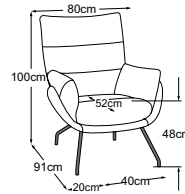

Julia armchair
(with 4-foot-frame)
Item number: D067100