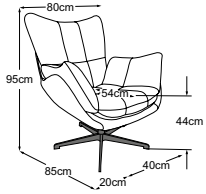

Model: Jules armchair

Cover: Fabric Mirabella Q028 Grey

JULES

Details

Model: Jules armchair
Cover: Leather Eagle M2102 Grey

adorable.

JULES

Types