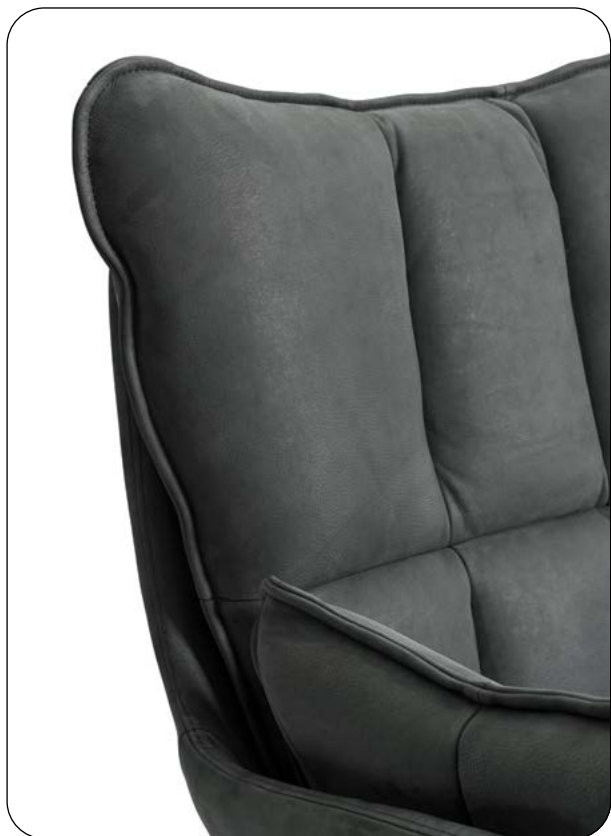

designwerk

FIRST CLASS LIVING

designwerk

Jules

With or without a stool – Jules always cuts a fine figure. With unmistakable comfort, a charming mix of materials and decorative reverse stitching, Jules easily catches attention.

Model: Jules armchair

Cover: Fabric Mirabella Q028 Grey

JULES

Details

Model: Jules armchair
Cover: Leather Eagle M2102 Grey

adorable.

JULES

Types

**Jules I armchair
(with star foot)**
Item number: D108100

**Jules I armchair
(with cross foot)**
Item number: D108100

**Jules I armchair
(with 4-foot-frame)**
Item number: D108100

**Jules I armchair
(with plate foot)**
Item number: D108100

**Jules I stool
(with star foot)**
Item number: D108800

**Jules I stool
(with cross foot)**
Item number: D108800

**Jules I stool
(with 4-foot-frame)**
Item number: D108800

Metal foot available in:

Star foot