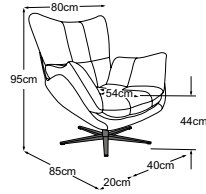

**Jules I armchair
(with cross foot)**
Item number: D108100