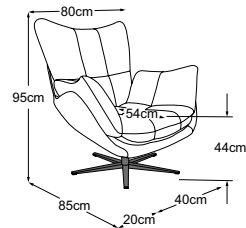

Jules armchair
(with cross foot)
Item number: D108100