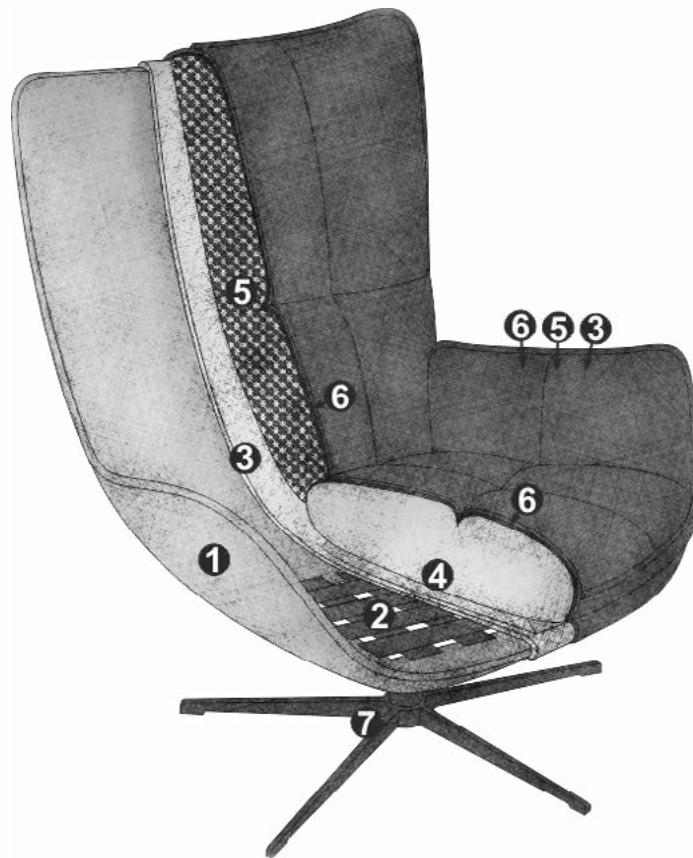

designwerk
Jules

Model: Jules armchair
Cover: leather Eagle M2102 Grey

JULES

Details

Decorative seam

Well-designed upholstery construction

6 different foot types

– With or without a stool – Jules always cuts a fine figure. With unmistakable comfort, a charming mix of materials and decorative reverse stitching, Jules easily catches attention. –

JULES

Technical data

- 01** Frame: plywood construction
- 02** Seat suspension: flexible upholstery straps
- 03** Upholstery structure back, seat and armrests: standard comfort foam (density 25 kg/m³)
- 04** Upholstery structure seat: highly elastic cold foam (density 35 kg/m³)
- 05** Upholstery structure back and armrest: chamber cushion with a filling of viscose foam flakes (70%) and silicone fibres (30%)
- 06** Upholstery structure back, seat and armrest: upholstery wadding 130g
- 07** Foot: design base made of metal or aluminium