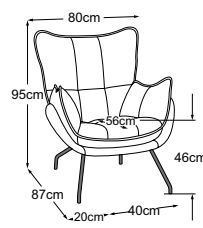

Jules armchair
(with 4-foot-frame)
Item number: D108100