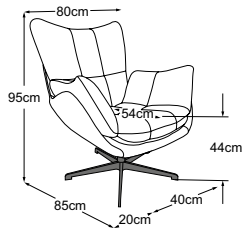

Jules armchair
(with star foot)
Item number: D108100