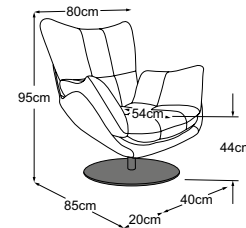

Jules armchair
(with plate foot)
Item number: D108100