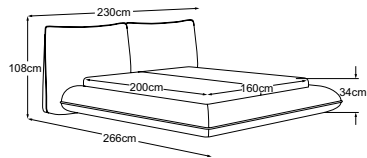

Fluffy upholstered bed 160x200
Item number: B799160