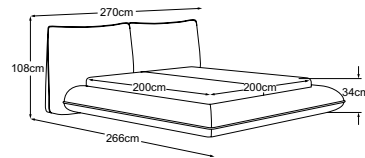

Fluffy upholstered bed 200x200
Item number: B799200