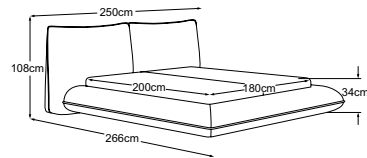

Fluffy upholstered bed 180x200
Item number: B799180