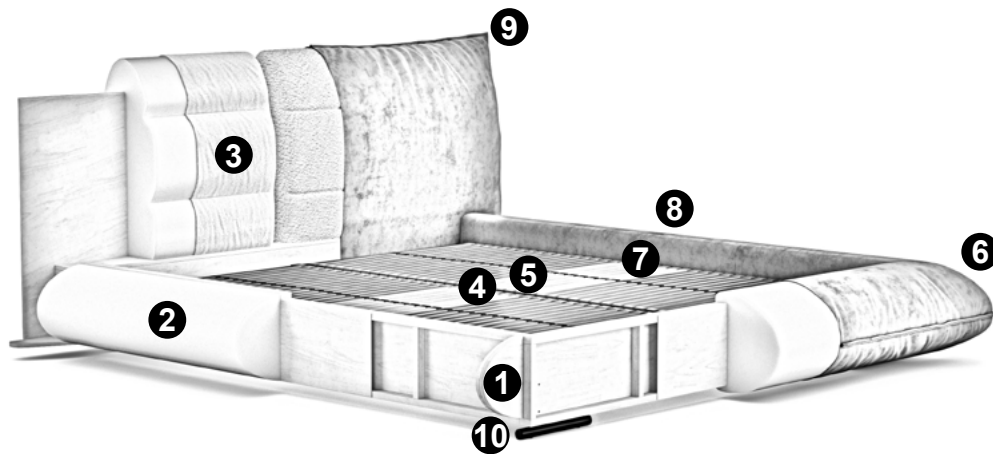

designwerk

FIRST CLASS LIVING

designwerk

Fluffy

Model: Fluffy upholstered bed
Cover: fabric Jolie G062 Taupe

FLUFFY

Details

French seam as an eye-catcher

Padded headboard

Floating look thanks to nearly invisible base

– A skilful combination of original design and unbeatable comfort: with its unconventional shapes and special French stitching, Fluffy makes a strong statement in your bedroom. –

FLUFFY

Technical data

- 01** Frame: Solid beech wood and plywood construction
- 02** Upholstery structure of bed frame: Highly elastic foam padding upholstered with 400g wadding
- 03** Upholstery structure headboard: Fiocco/foam filling upholstered with 400g padding
- 04** Slatted frame: Wooden slatted frame with 28 multi-glued spring wood slats made of hardwood and a centre belt for additional stability. Individually adjustable lying height thanks to a suspension fitting with 4 locking positions.
- 05** Mattress: 7-zone pocket spring mattress with foam cover on both sides (500 springs for size 100/200), high-quality cover that is removable and washable at 30 degrees, and integrated climate strip for optimal ventilation. Various degrees of firmness available.
- 06** Bed side height: 35 cm
- 07** Insertion depth: 9 - 16.5 cm
- 08** Lying height: with a 20 cm mattress 38.5 - 46 cm
- 09** Headboard height: 103 cm
- 10** Foot: black plastic base | 3.5 cm

Good to know:

- available in fabric (single colour)
- FSC® certified (FSC®-C112933)
- optional accessories: kidney cushions, throw cushions

FLUFFY

Type plan

Decorative cushions are available in a wealth of designs and upholstery options.
Find out more at www.designwerk.li