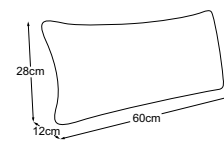

Kidney cushion 60
Item number: D073942