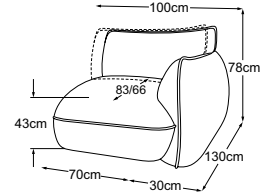

**Element 70 armrest right
incl. MBA**

Item number: D073120