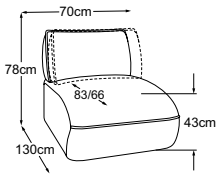

clever.

FLUFFY

Types

Foot available in:

B: black mat

Please specify foot variant on order.

MBA = manual back adjustment

**Element 70 without armrest
incl. MBA**