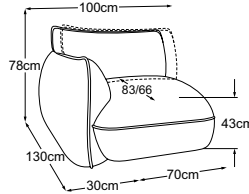

**Element 70 armrest left
incl. MBA**

Item number: D073119