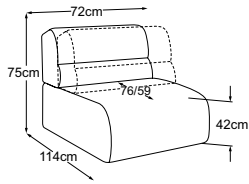

MBA = manual back adjustment

Decorative cushions are available in a wealth of designs and upholstery options.
Find out more at www.designwerk.li

**Element 70 without armrest
incl. MBA**

Item number: D081110