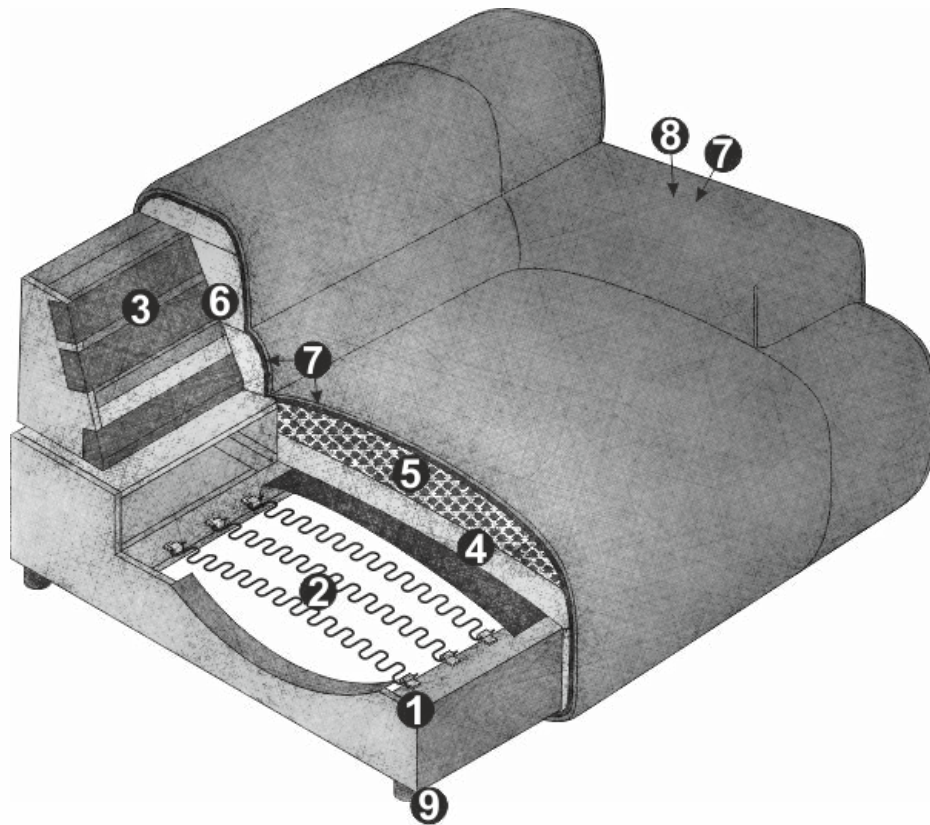

# Details

French seam as an eye-catcher

Practical back adjustment

Timeless, linear design

– Colosseo is a successful symbiosis of aesthetics plus comfort and thus characterises the personality of every living room in a particularly elegant way. Regardless of whether you feel like doing nothing or socialising in good company: Thanks to the practical backrest adjustment, Colosseo adapts to new circumstances in an instant. –

# Technical data

- 01** Frame: Beech wooden construction
- 02** Seat suspension: permanently elastic Nosag steel wave springs with felt cover
- 03** Back suspension: flexible upholstery straps
- 04** Upholstery structure seat: premium comfort foam (density 30 kg/m<sup>3</sup>)
- 05** Upholstery structure seat: chamber cushion with a filling of viscose foam flakes (70%) and silicone fibres (30%)
- 06** Upholstery structure back: highly elastic cold foam (density 25 kg/m<sup>3</sup>)
- 07** Upholstery structure back, seat and armrests: siliconised upholstery wadding 300g
- 08** Upholstery structure armrest: standard comfort foam (density 25 kg/m<sup>3</sup>)
- 09** Foot: plastic base