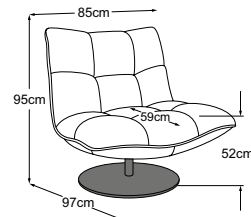

**Cloudie armchair
(with plate foot)**
Item number: D137100

Foot available in:

Star foot

B: matt black
aluminium

C: polished
aluminium

Cross foot

S: matt black
aluminium

M: polished
aluminium

Plate foot

Q: matt black
metal

Please specify foot variant on order.