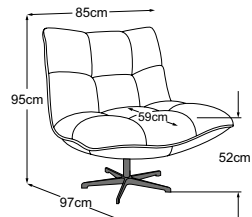

**Cloudie armchair
(with star foot)**
Item number: D137100