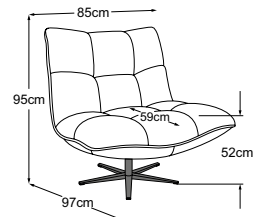

**Cloudie armchair
(with cross foot)**
Item number: D137100