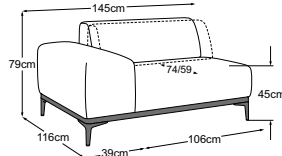

stylish.

CENTRAL PARK (OUTDOOR)

Types

Foot available in:

B: black mat

Please specify foot variant on order.

MBA = manual back adjustment

Element 105 incl. MBA
Item number: D125821