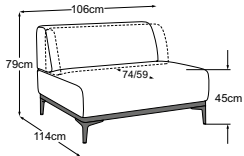

stylish.

CENTRAL PARK (OUTDOOR)

Types

Foot available in:

B: black mat

Please specify foot variant on order.

MBA = manual back adjustment

Element 105 incl. MBA
Item number: D125821