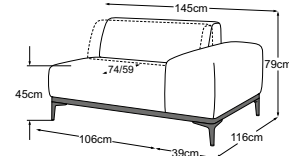

Element 105 armrest right incl. MBA
Item number: D125823