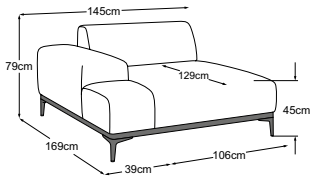

REC armrest left
Item number: D125880