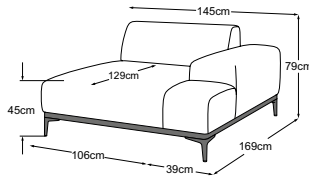

REC armrest right
Item number: D125881