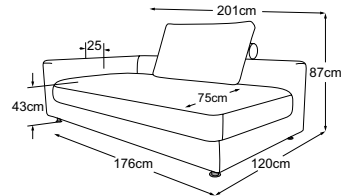

Element 180 deep armrest left
Item number: D071134