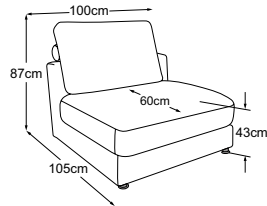

Element 100
Item number: D071104