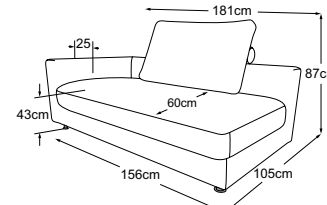

Element 160 armrest left
Item number: D071131