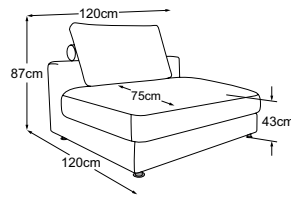

Element 120 deep
Item number: D071100