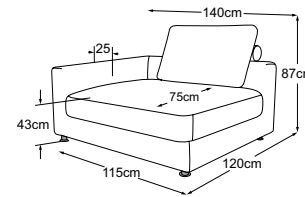

Element 120 deep armrest left
Item number: D071101