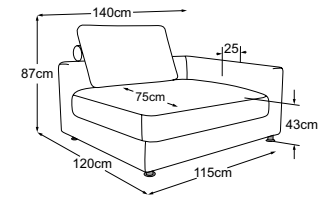

Element 120 deep armrest right
Item number: D071102