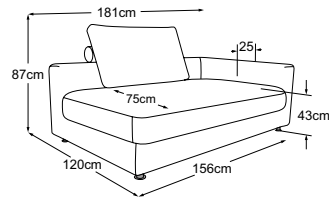

Element 160 deep armrest right
Item number: D071130