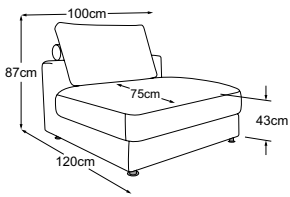

Element 100 deep
Item number: D071105