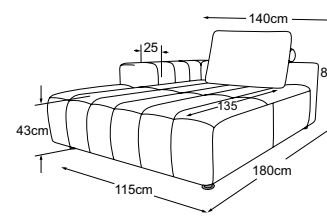

REC PS armrest left*
Item number: D071662*