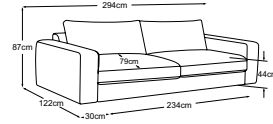

Gigasofa

Item number: D079630B