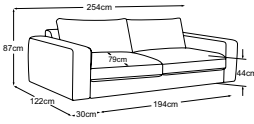

Megasofa

Item number: D079530B