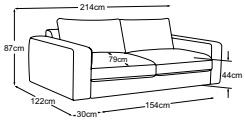

Model: Parma Gigasofa with Cushions

Cover: Leather Soul M4804 Mouse

PARMA

Details

Model: Parma Gigasofa
Cover: Leather Soul M4804 Mouse

gigantic.

PARMA

Types