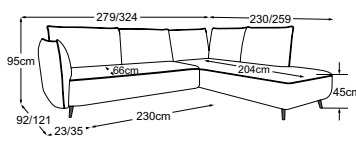

3-OTM

Item number: D037764