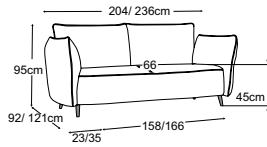

3-Sofa

Item number: D037300