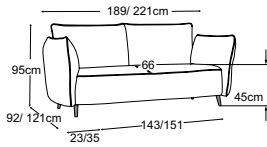

2.5-Sofa

Item number: D037250